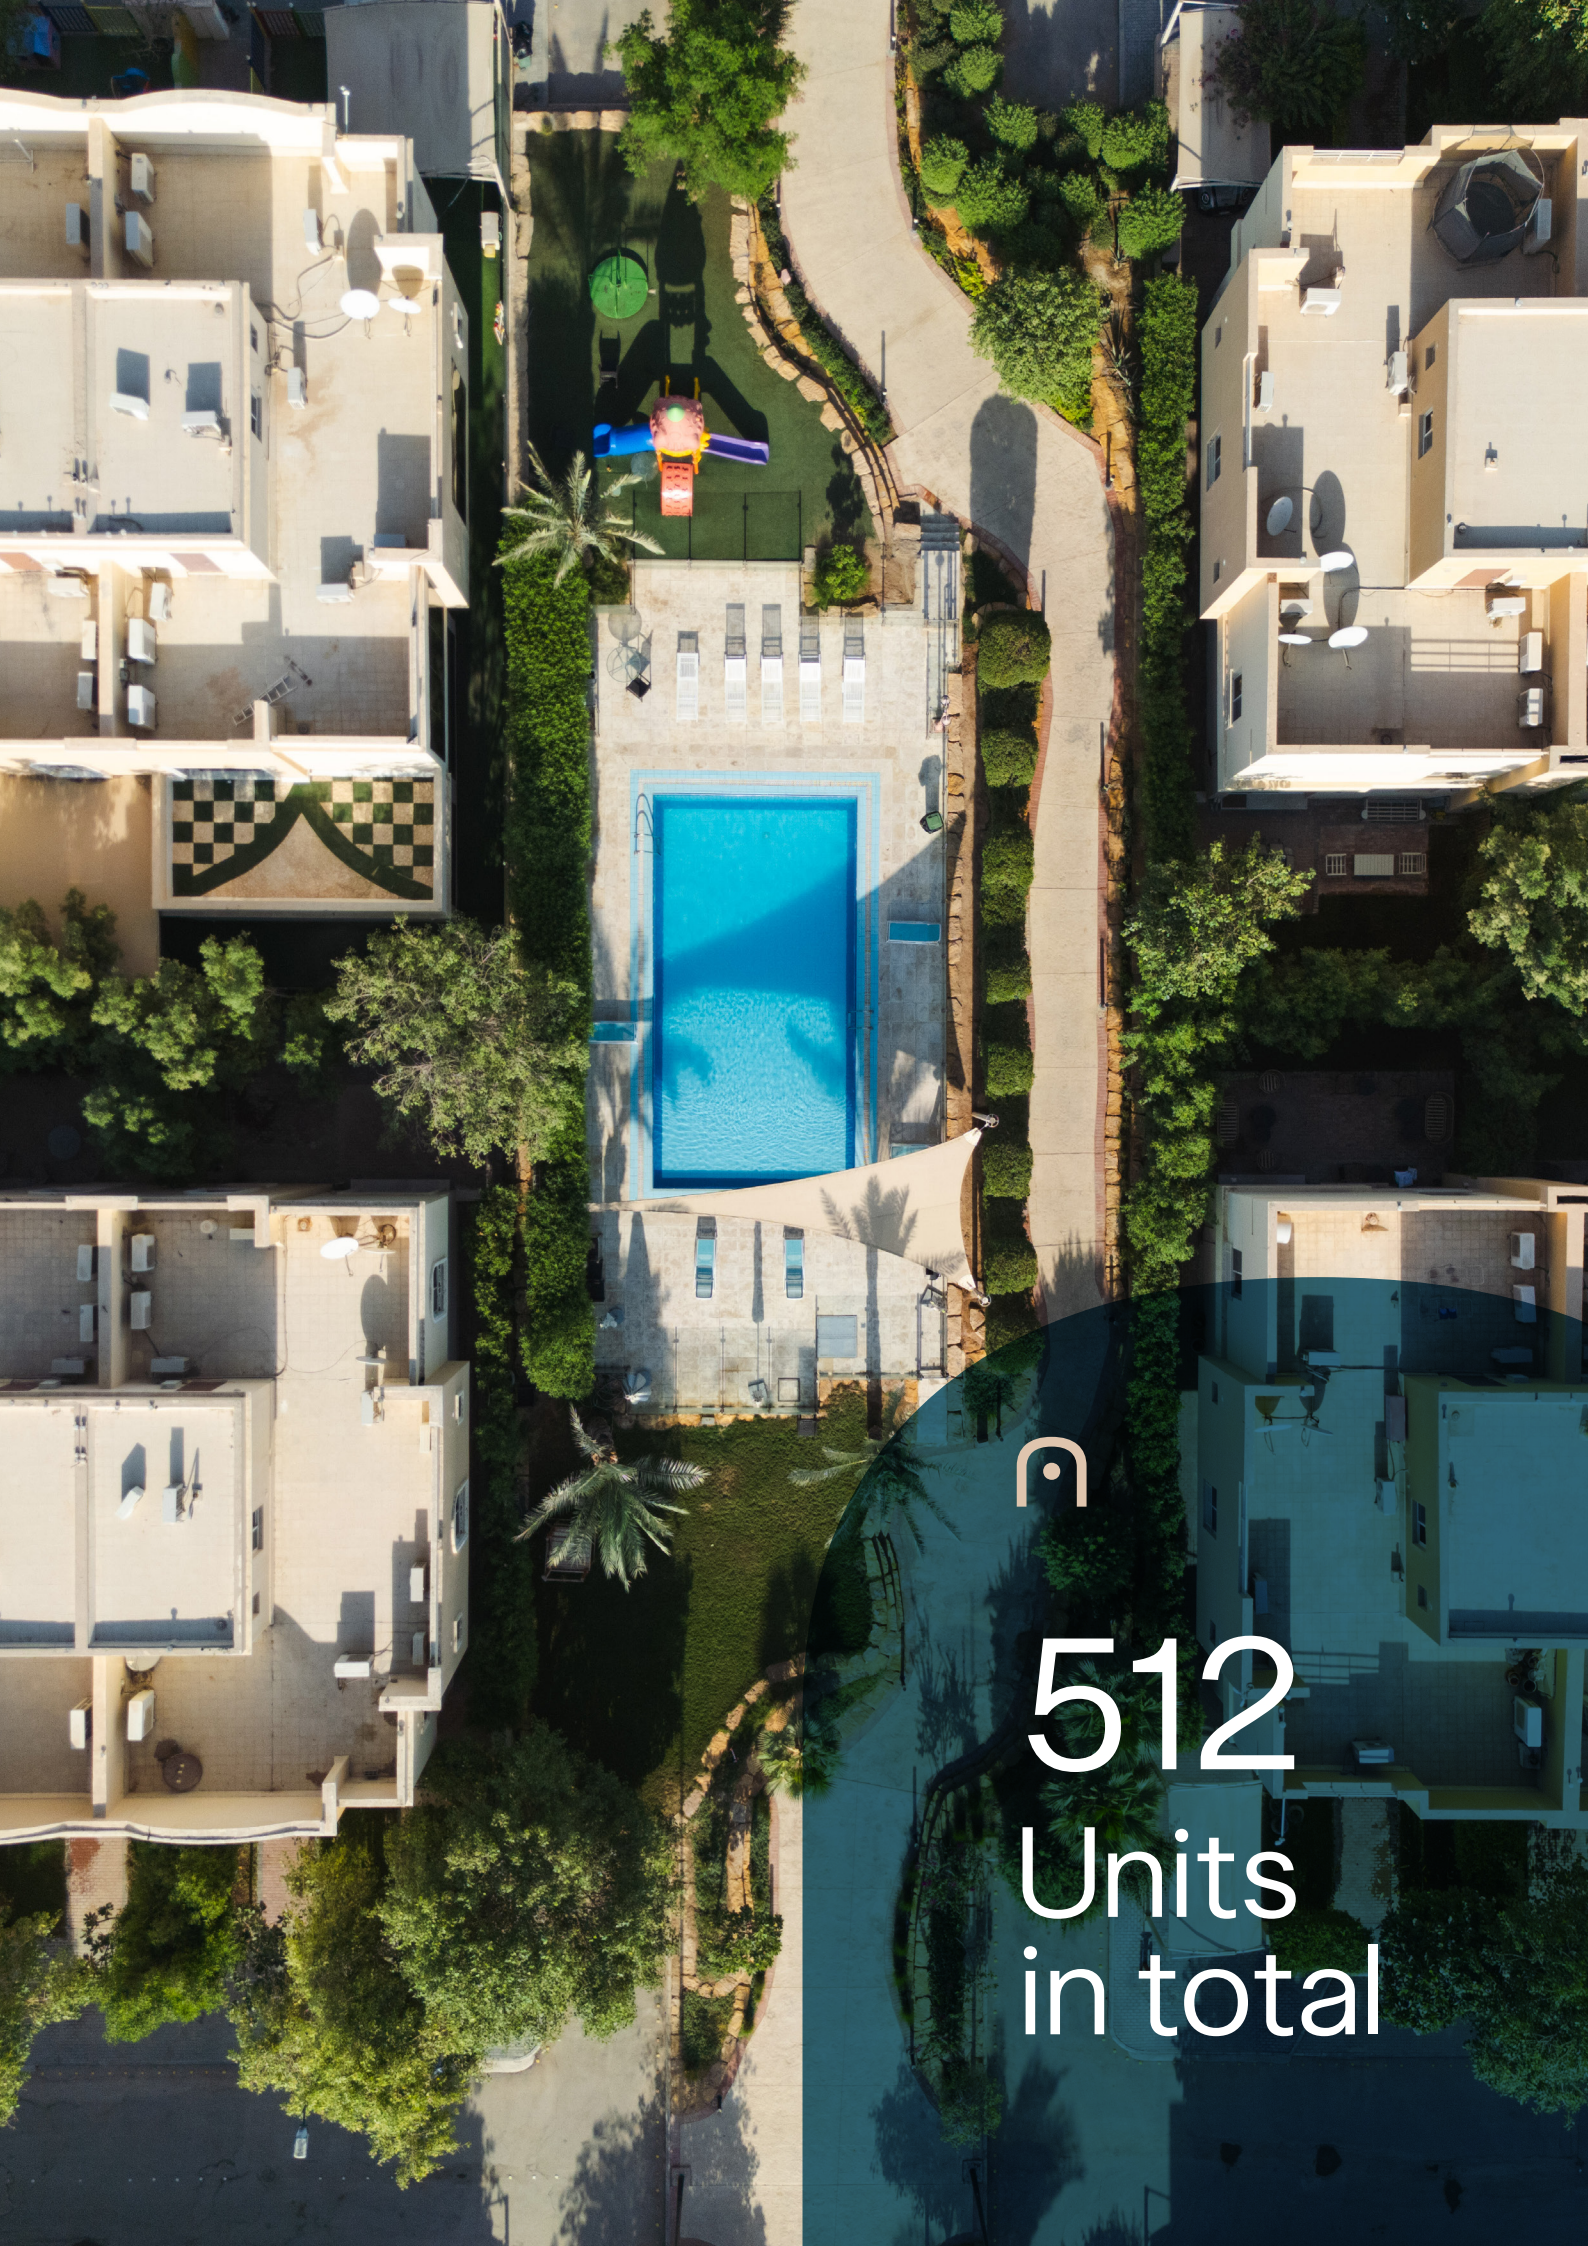

Roshn Front  
9 Minutes

King Khalid  
International  
8 Minutes

Princess Nourah  
University  
11 Minutes

Park Avenue  
Mall  
7 Minutes

Kingdom  
Hospital  
5 Minutes

Granda  
Mall  
5 Minutes

Living at  
AIREEM