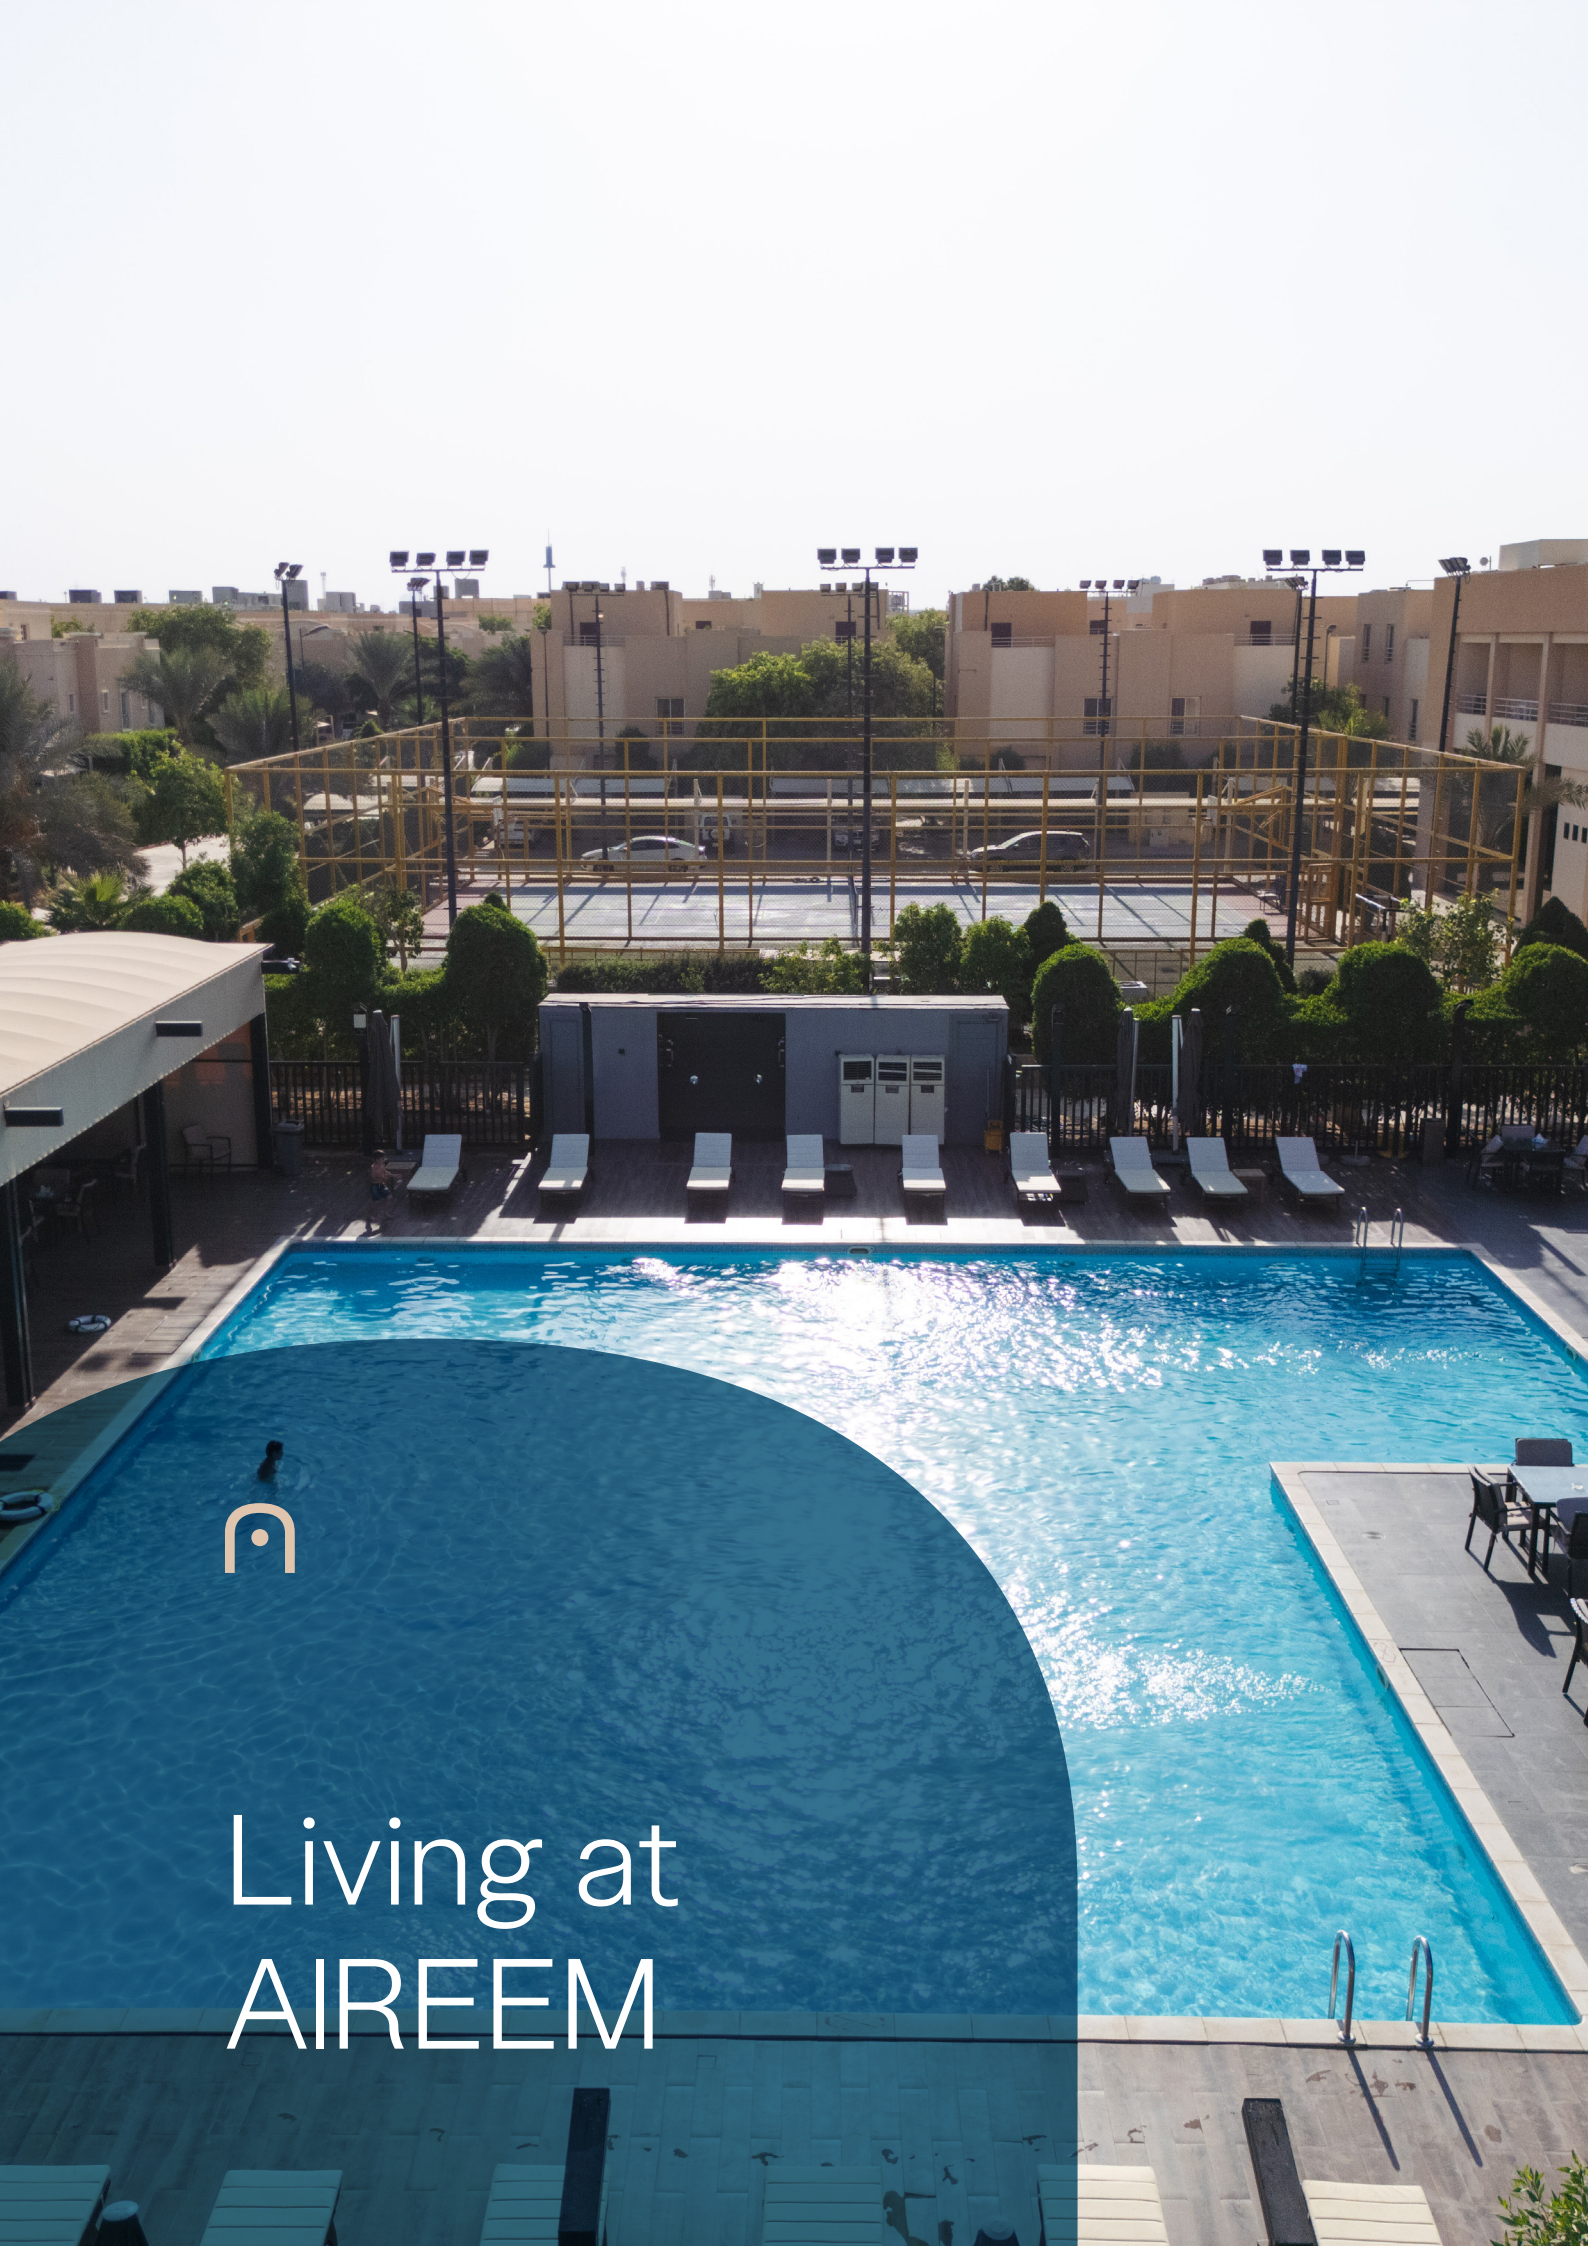

Roshn Front  
9 Minutes

King Khalid  
International  
8 Minutes

Princess Nourah  
University  
11 Minutes

Park Avenue  
Mall  
7 Minutes

Kingdom  
Hospital  
5 Minutes

Granda  
Mall  
5 Minutes

Living at  
AIREEM