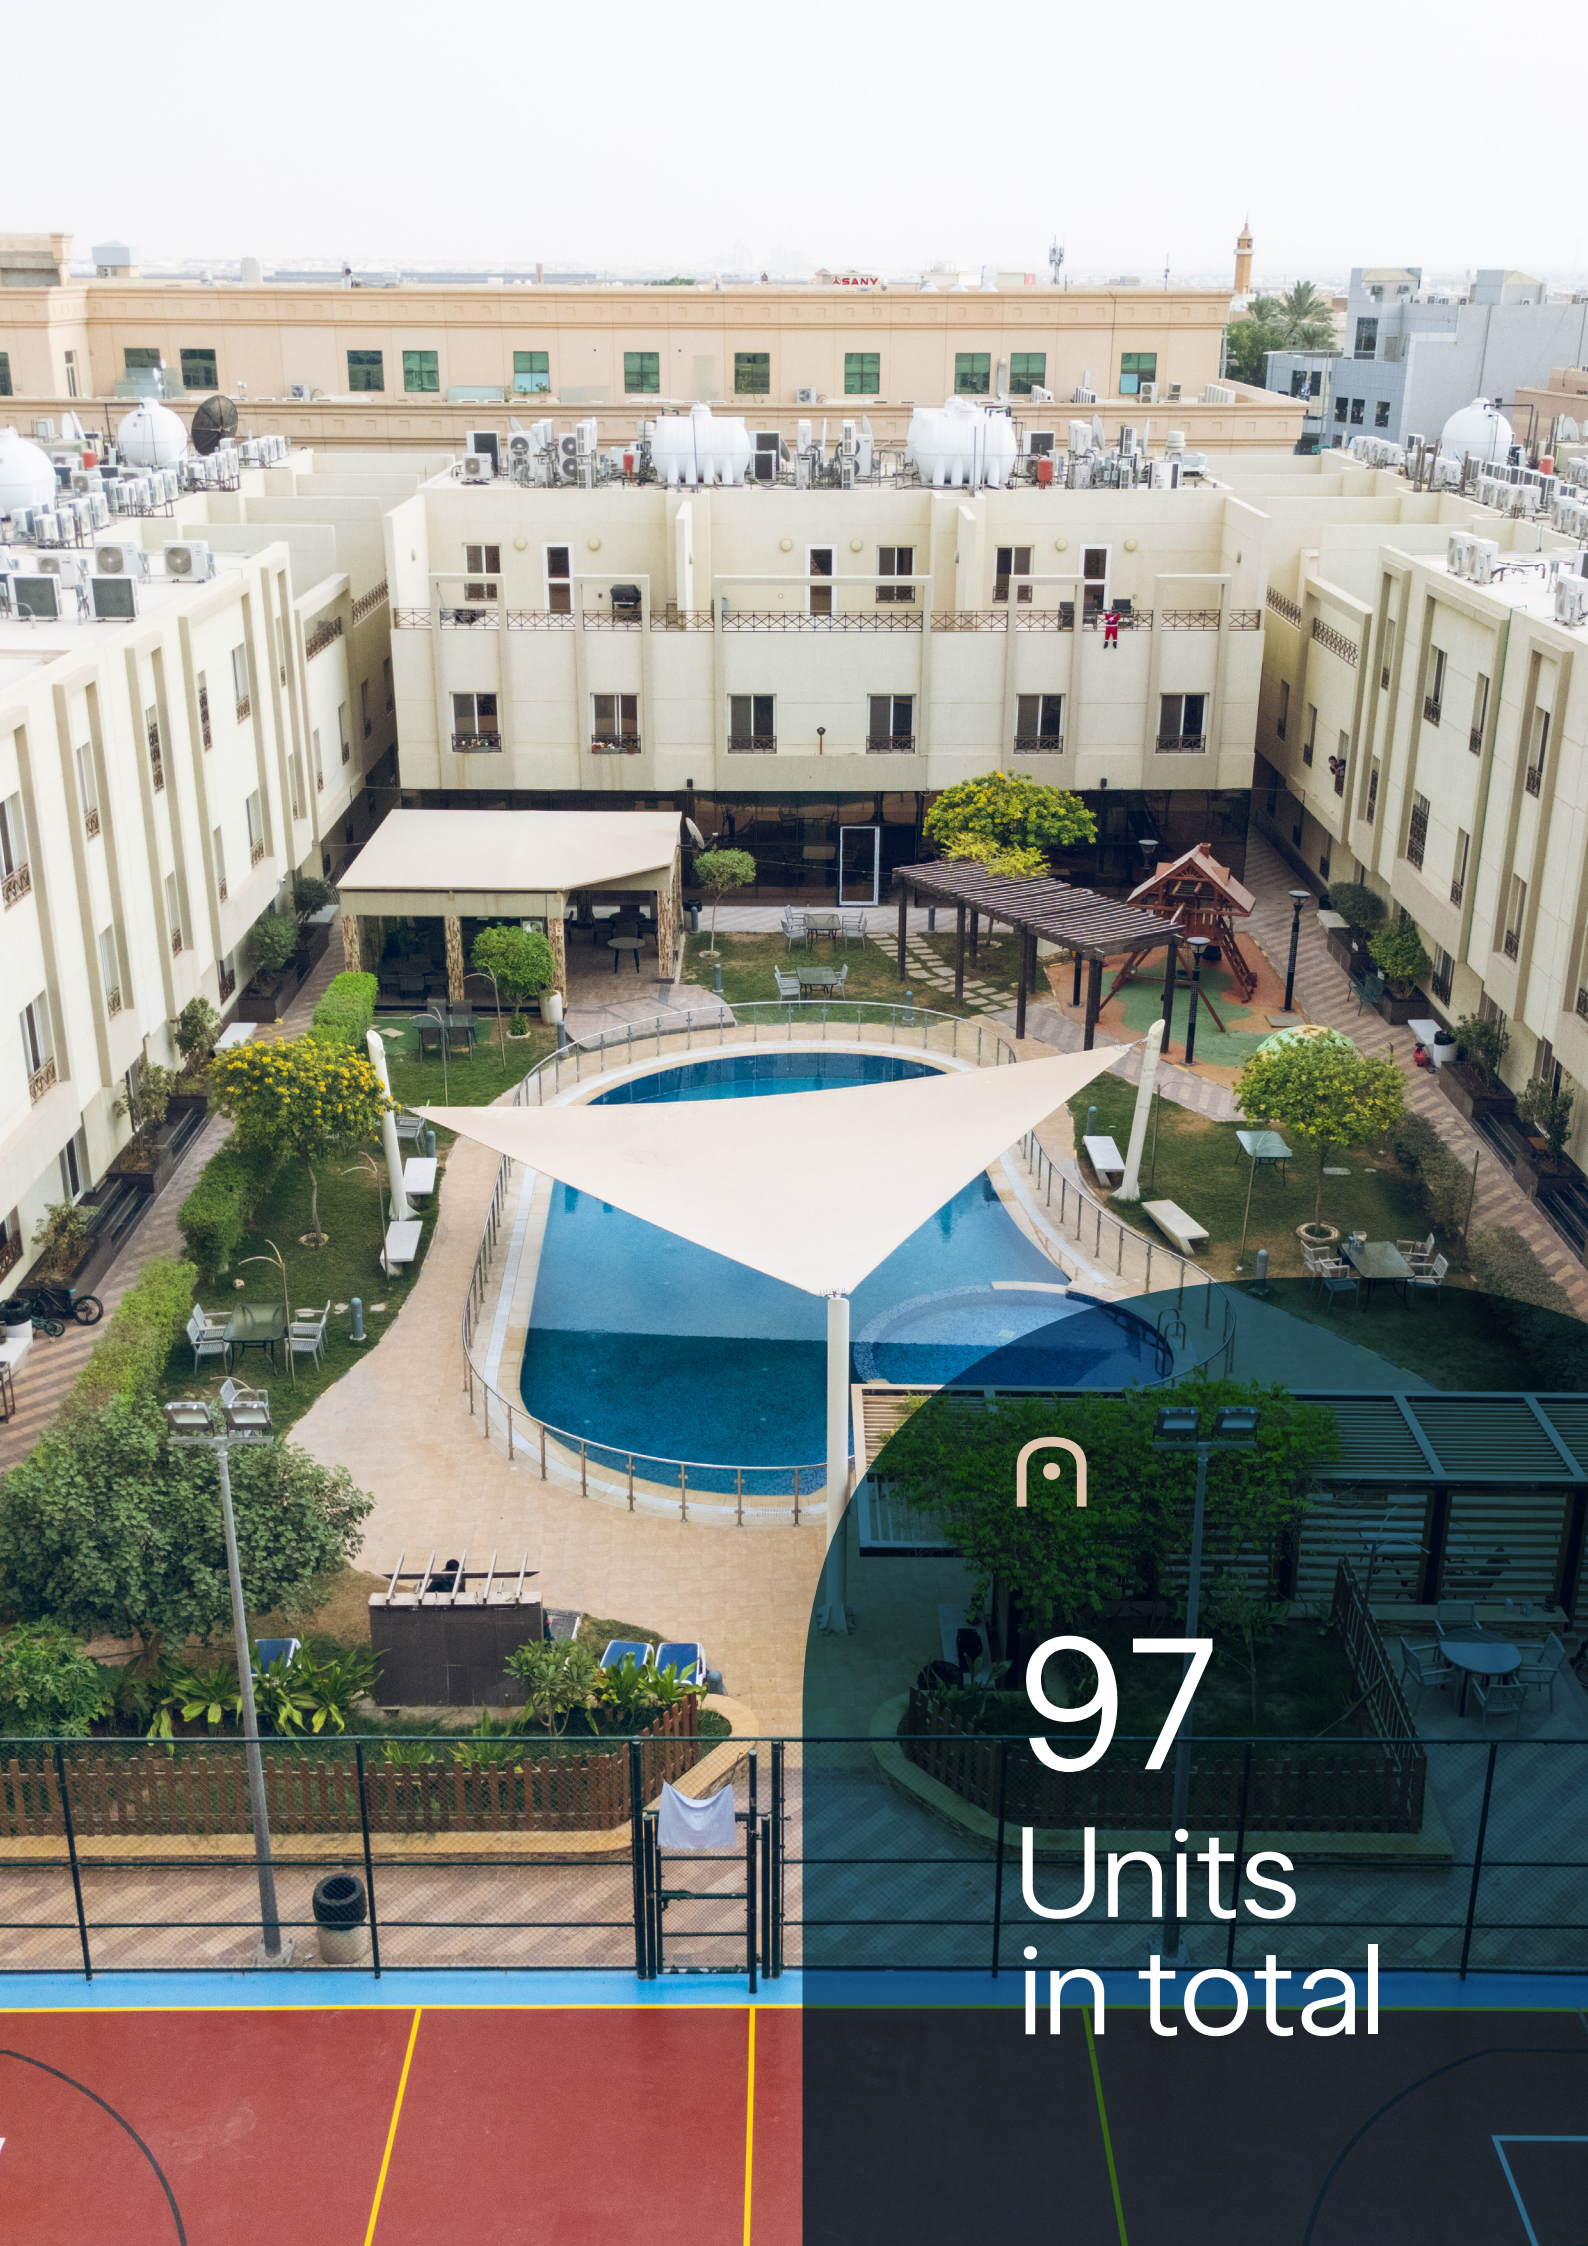

King Abdullah Park
10 Minutes

The View Mall
8 Minutes

Masat Al-Elm
International
Schools
3 Minutes

Rabwa Plaza
3 Minutes

Atyab Schools
7 Minutes

Living at RABWAH

97

Units
in total

AZURE RABWAH

AZURE RABWAH

Your Ideal Living

Azure's facilities are meticulously designed to offer a supportive and comfortable environment, where residents can savor both privacy and communal interaction, ultimately enhancing their quality of life.