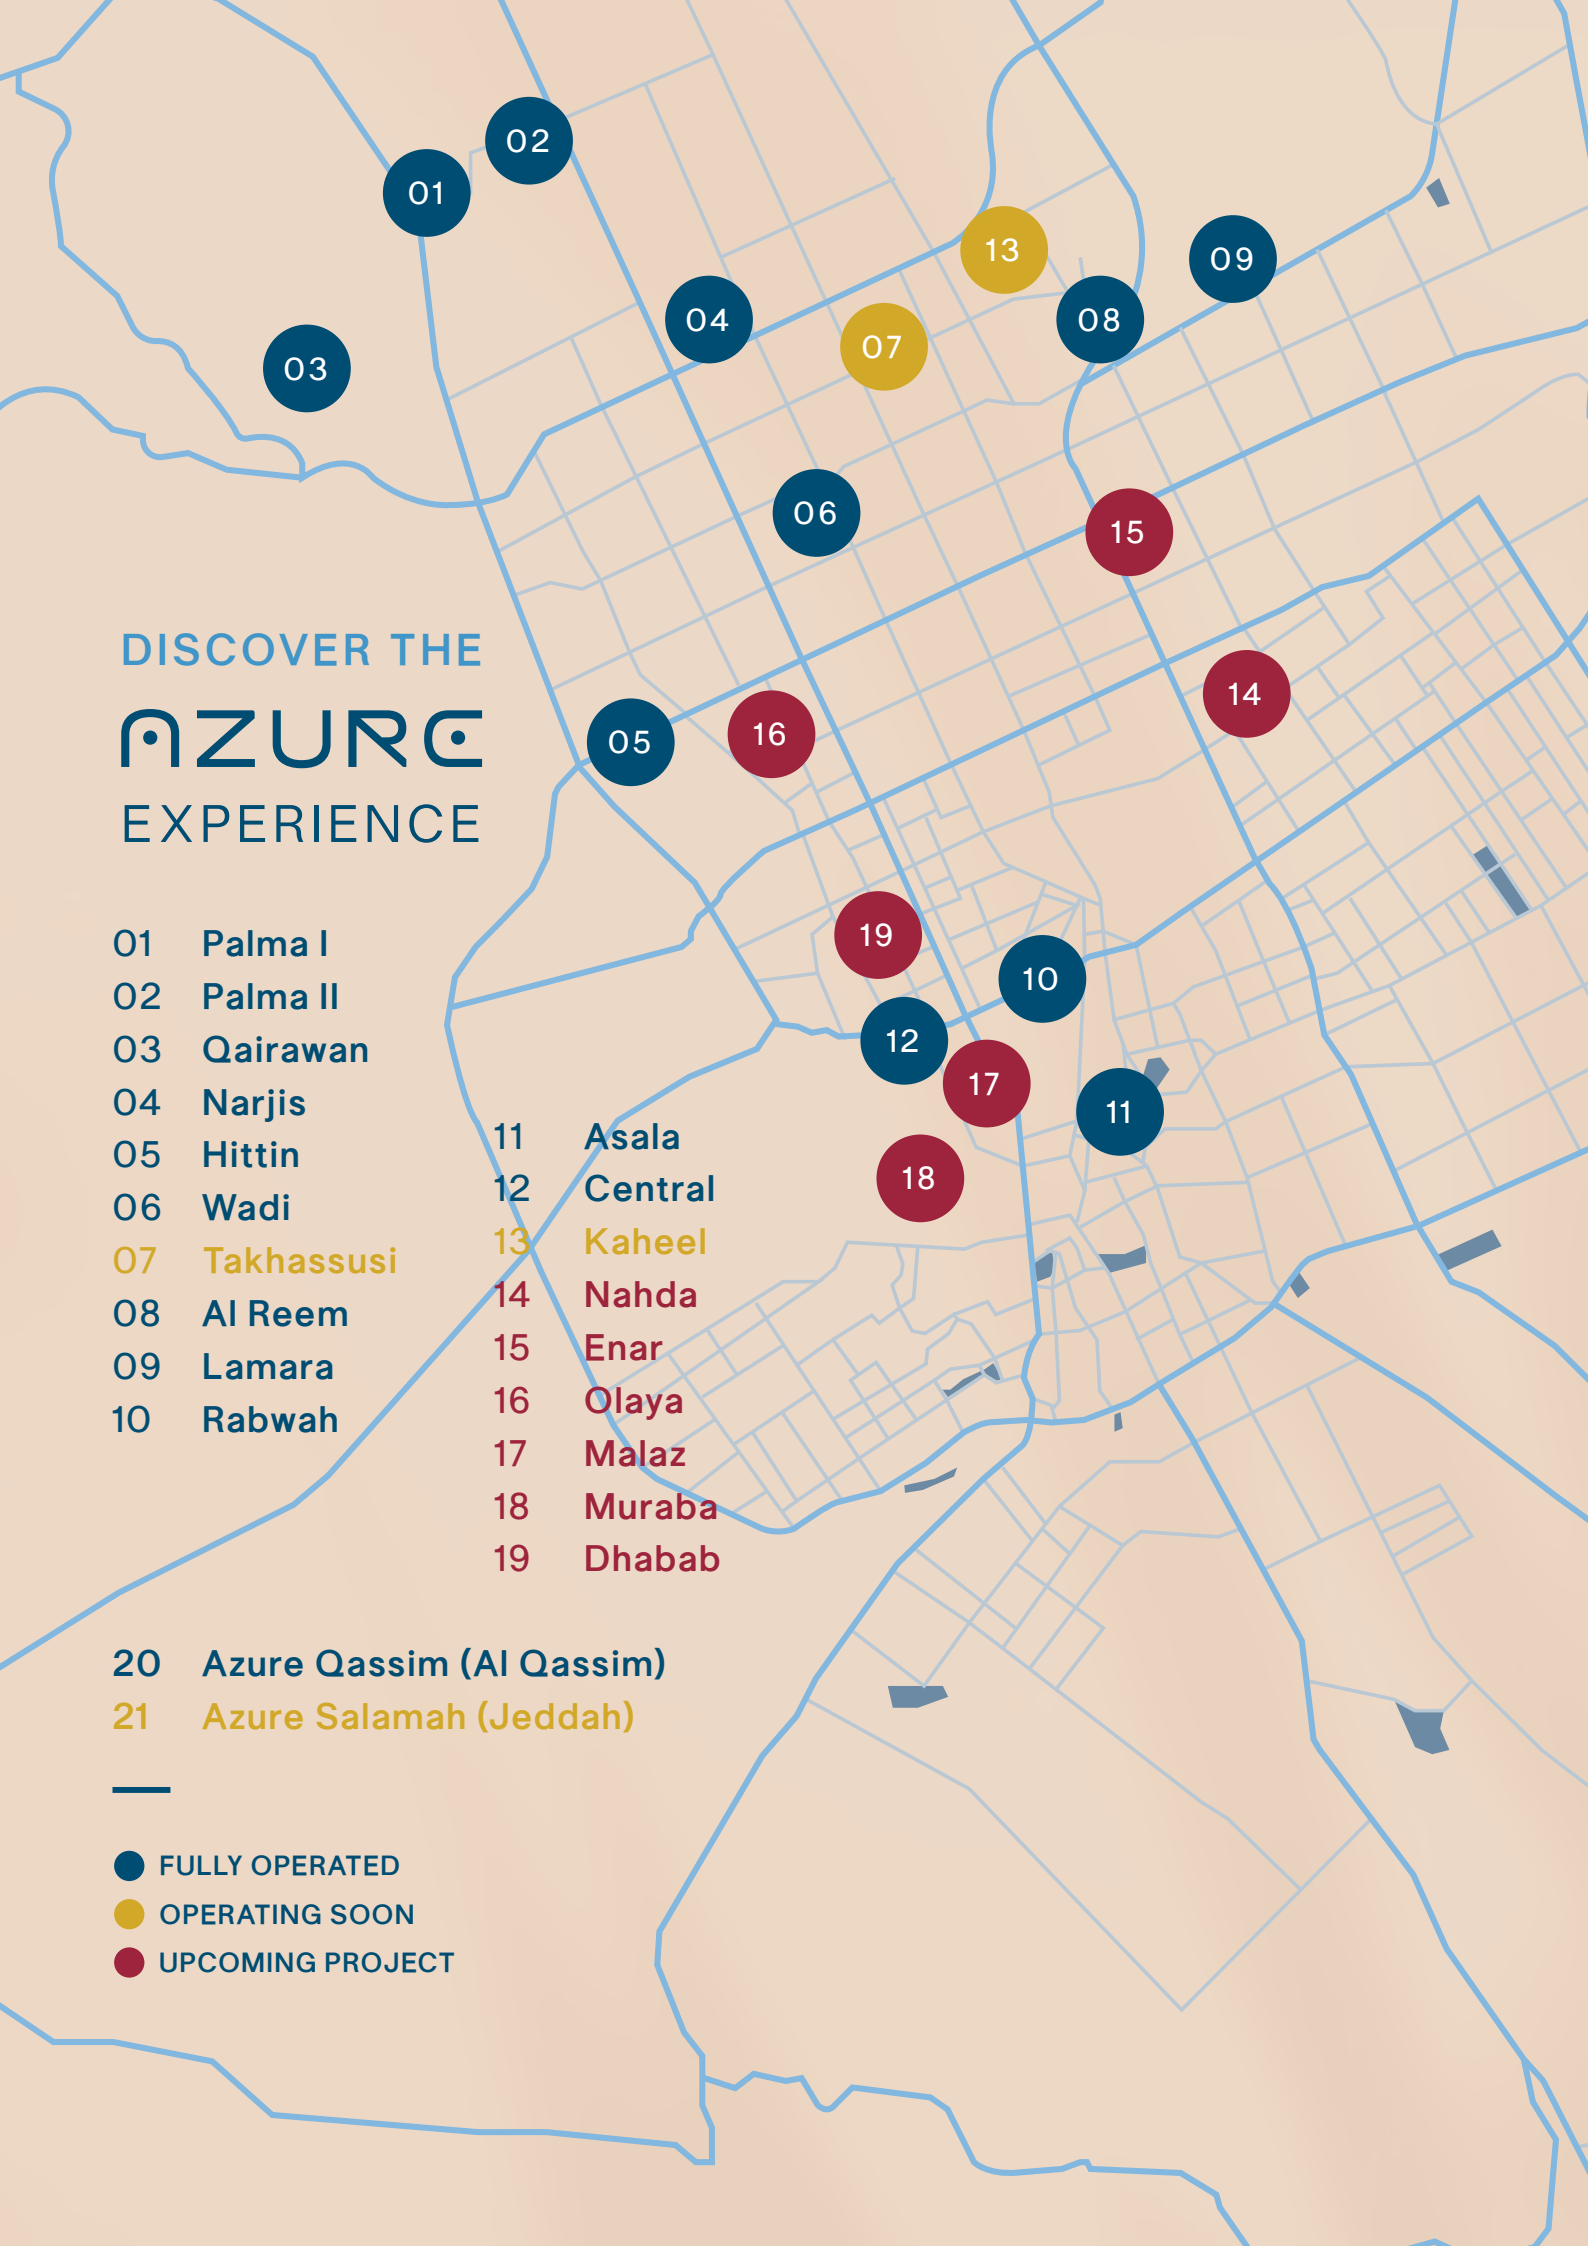

# DISCOVER THE AZURE EXPERIENCE

- 01 Palma I
- 02 Palma II
- 03 Qairawan
- 04 Narjis
- 05 Hittin
- 06 Wadi
- 07 Takhassusi
- 08 Al Reem
- 09 Lamara
- 10 Rabwah

- 11 Asala
- 12 Central
- 13 Kaheel
- 14 Nahda
- 15 Enar
- 16 Olaya
- 17 Malaz
- 18 Muraba
- 19 Dhabab

- 20 Azure Qassim (Al Qassim)
- 21 Azure Salamah (Jeddah)

-  FULLY OPERATED
-  OPERATING SOON
-  UPCOMING PROJECT

# QAIRAWAN

RIYADH  
SAUDI ARABIA

Al Ghad  
School  
7 Minutes

Sports Boulevard -  
Promenade  
12 Minutes

KAFD  
13 Minutes

Solitaire Mall  
15 Minutes

King Khalid  
International  
Airport  
22 Minutes

Sulaiman  
Al Habib  
Hospital  
11 Minutes