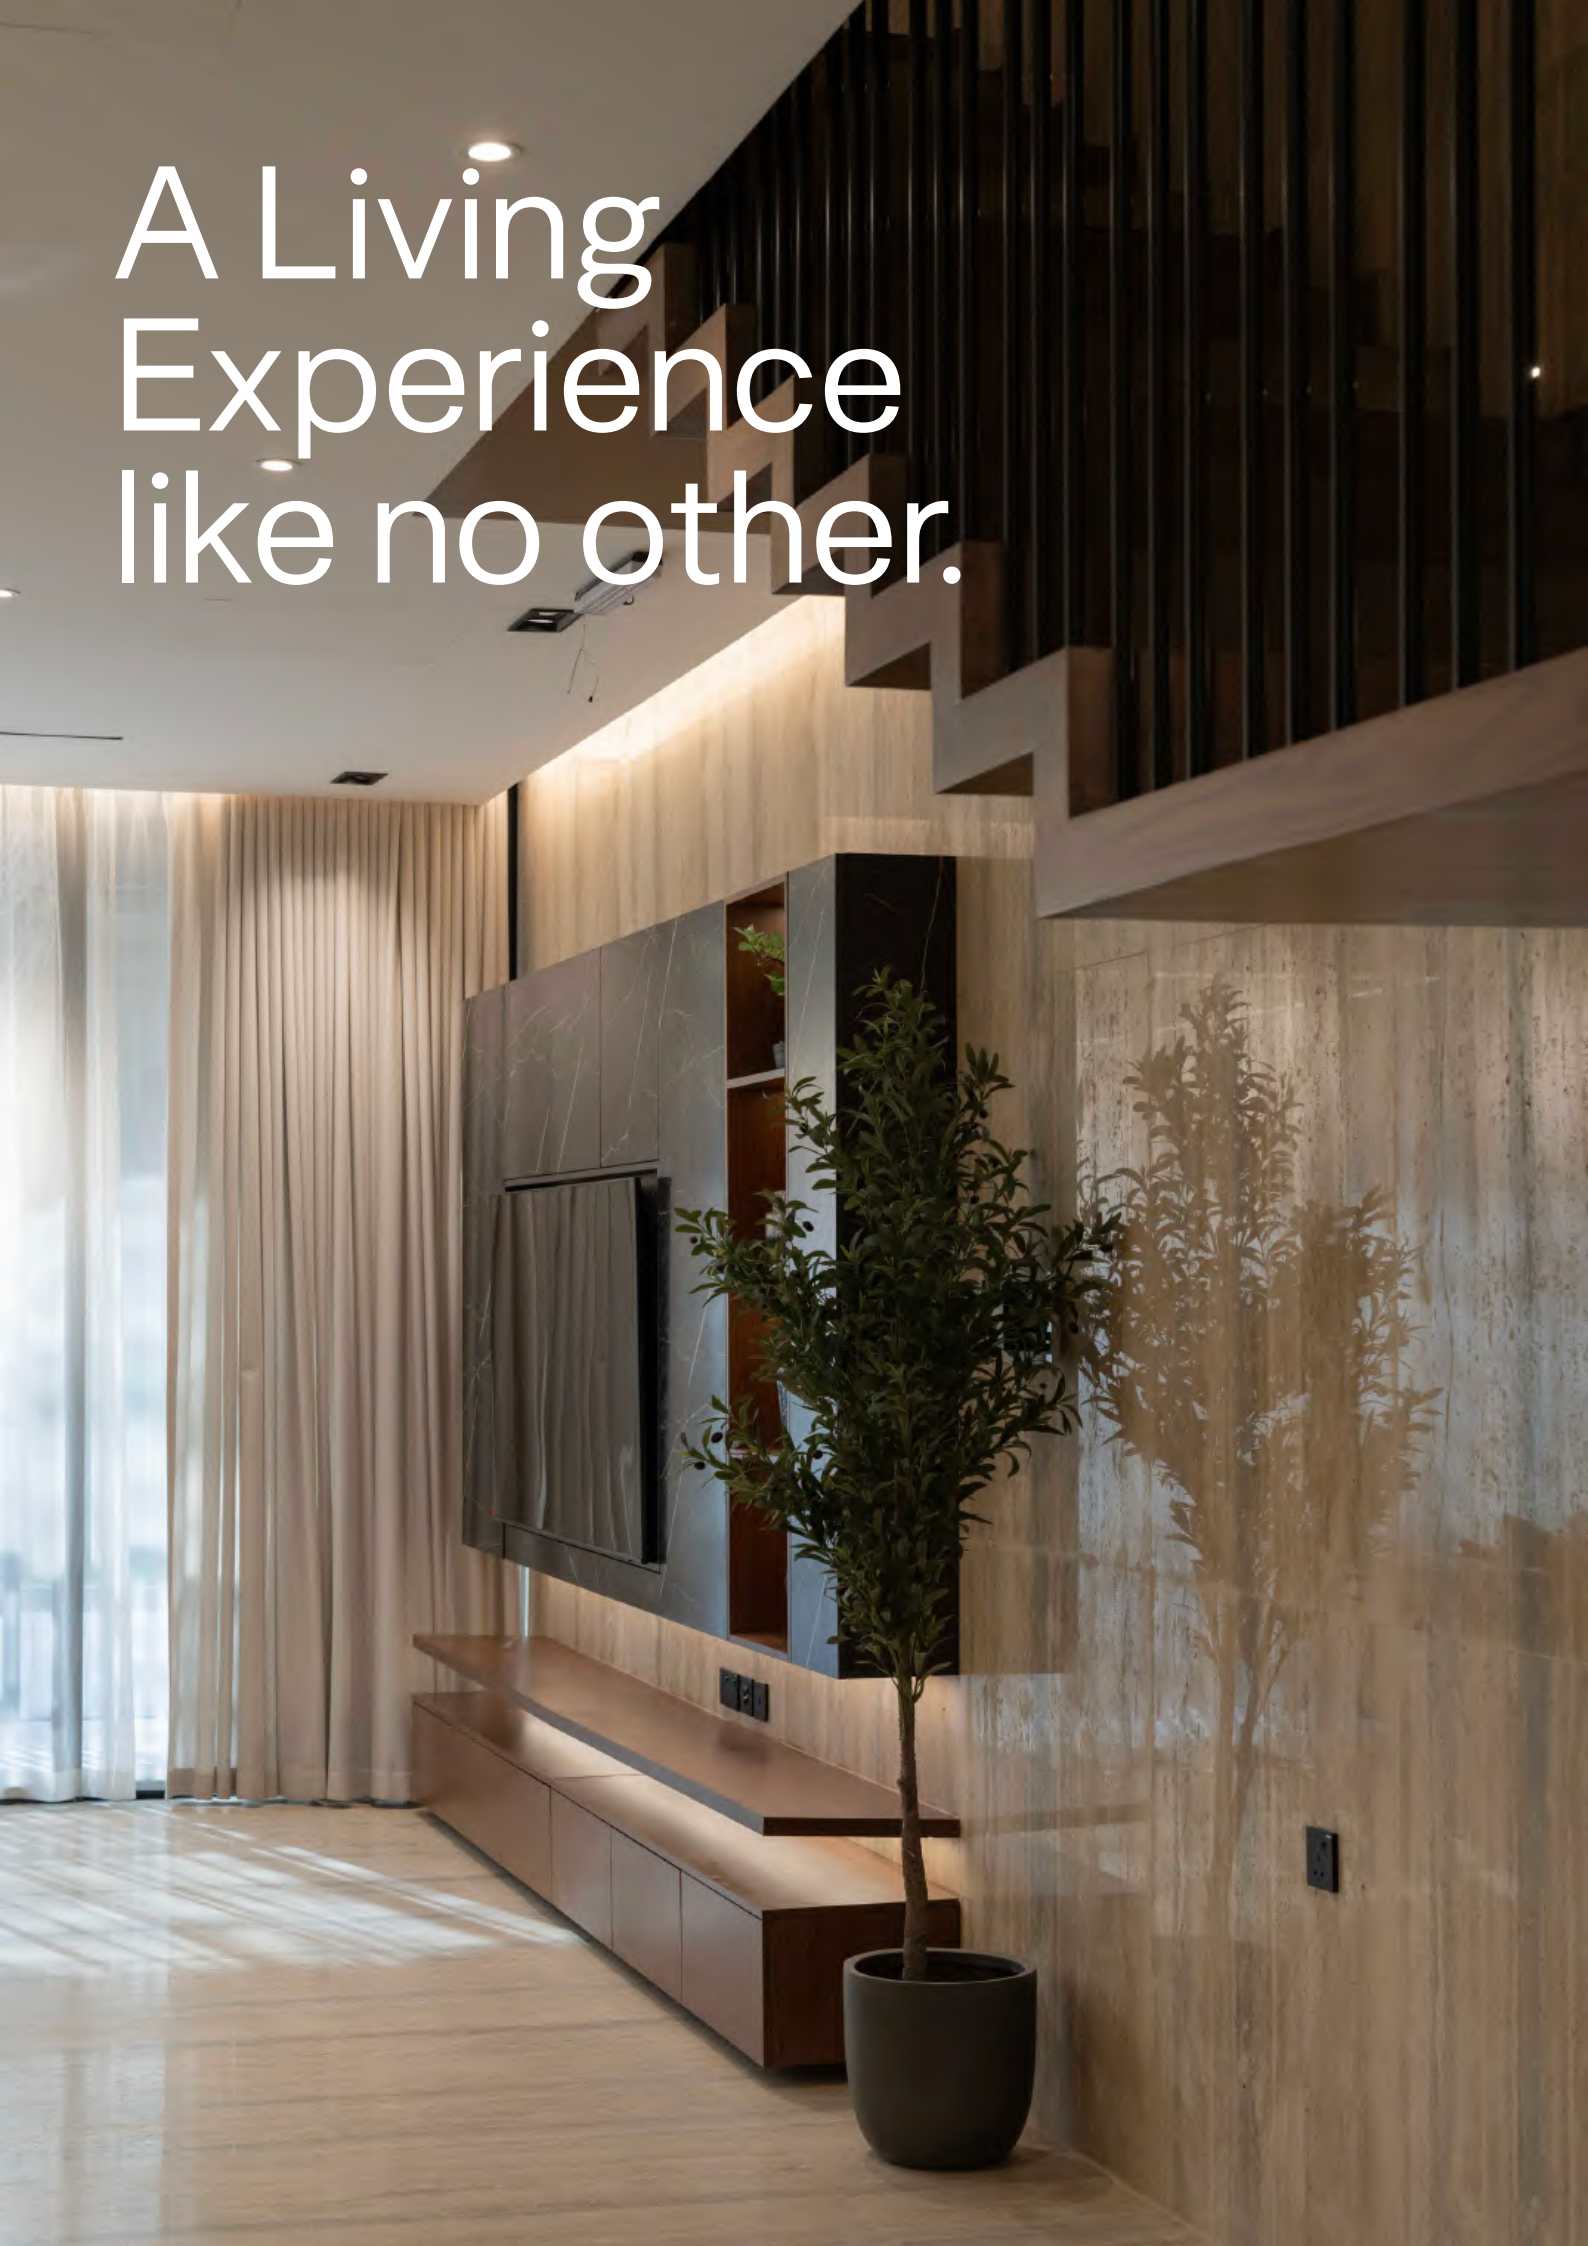

# Your Ideal Living

Azure's facilities are meticulously designed to offer a supportive and comfortable environment, where residents can savor both privacy and communal interaction, ultimately enhancing their quality of life.