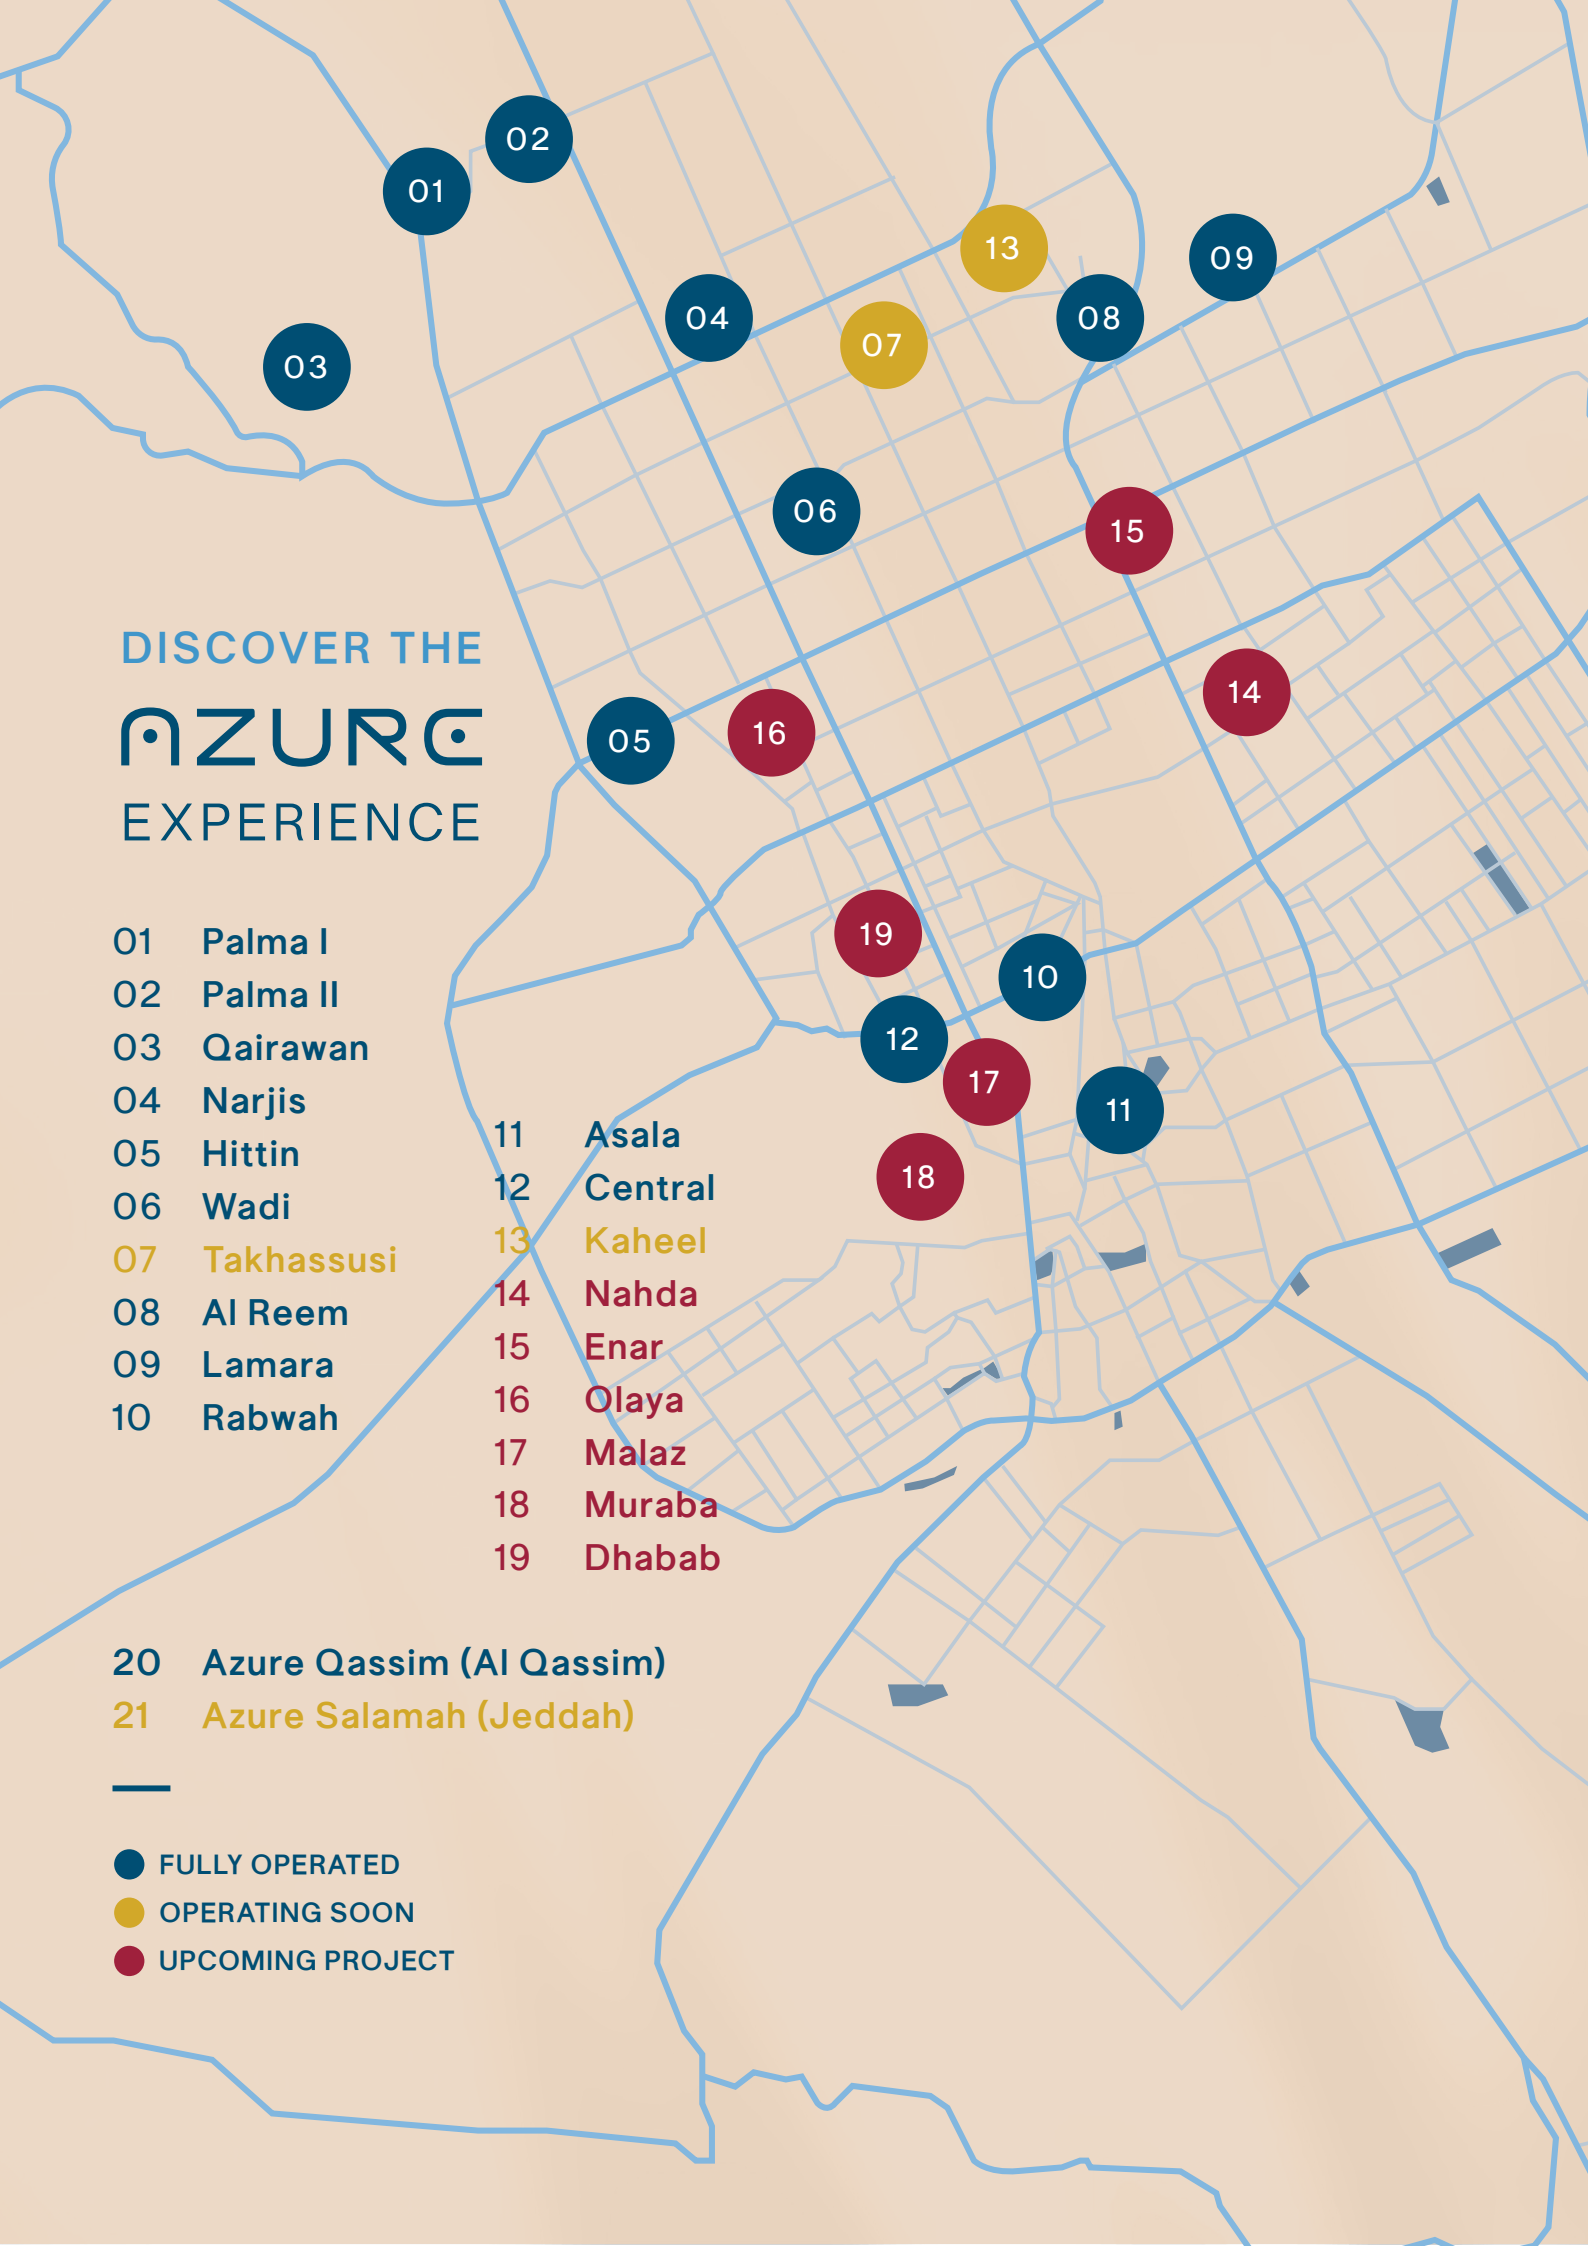

DISCOVER THE AZURE EXPERIENCE

- 01 Palma I
- 02 Palma II
- 03 Qairawan
- 04 Narjis
- 05 Hittin
- 06 Wadi
- 07 Takhassusi
- 08 Al Reem
- 09 Lamara
- 10 Rabwah

- 11 Asala
- 12 Central
- 13 Kaheel
- 14 Nahda
- 15 Enar
- 16 Olaya
- 17 Malaz
- 18 Muraba
- 19 Dhabab

- 20 Azure Qassim (Al Qassim)
- 21 Azure Salamah (Jeddah)

-  FULLY OPERATED
-  OPERATING SOON
-  UPCOMING PROJECT

LAMARA

RIYADH
SAUDI ARABIA

Prime Living, Prime Location

Premier residential compound located in Riyadh, thoughtfully designed to cater to diverse lifestyles and preferences. offering a variety of living options and premium amenities.

Roshn Front
8 Minutes

Park Avenue Mall
9 Minutes

Kingdom
Hospital
7 Minutes

King Khalid
Airport
9 Minutes

Atyab Schools
7 Minutes

Living at
LAMARA

320
Units
in total

Residence Options