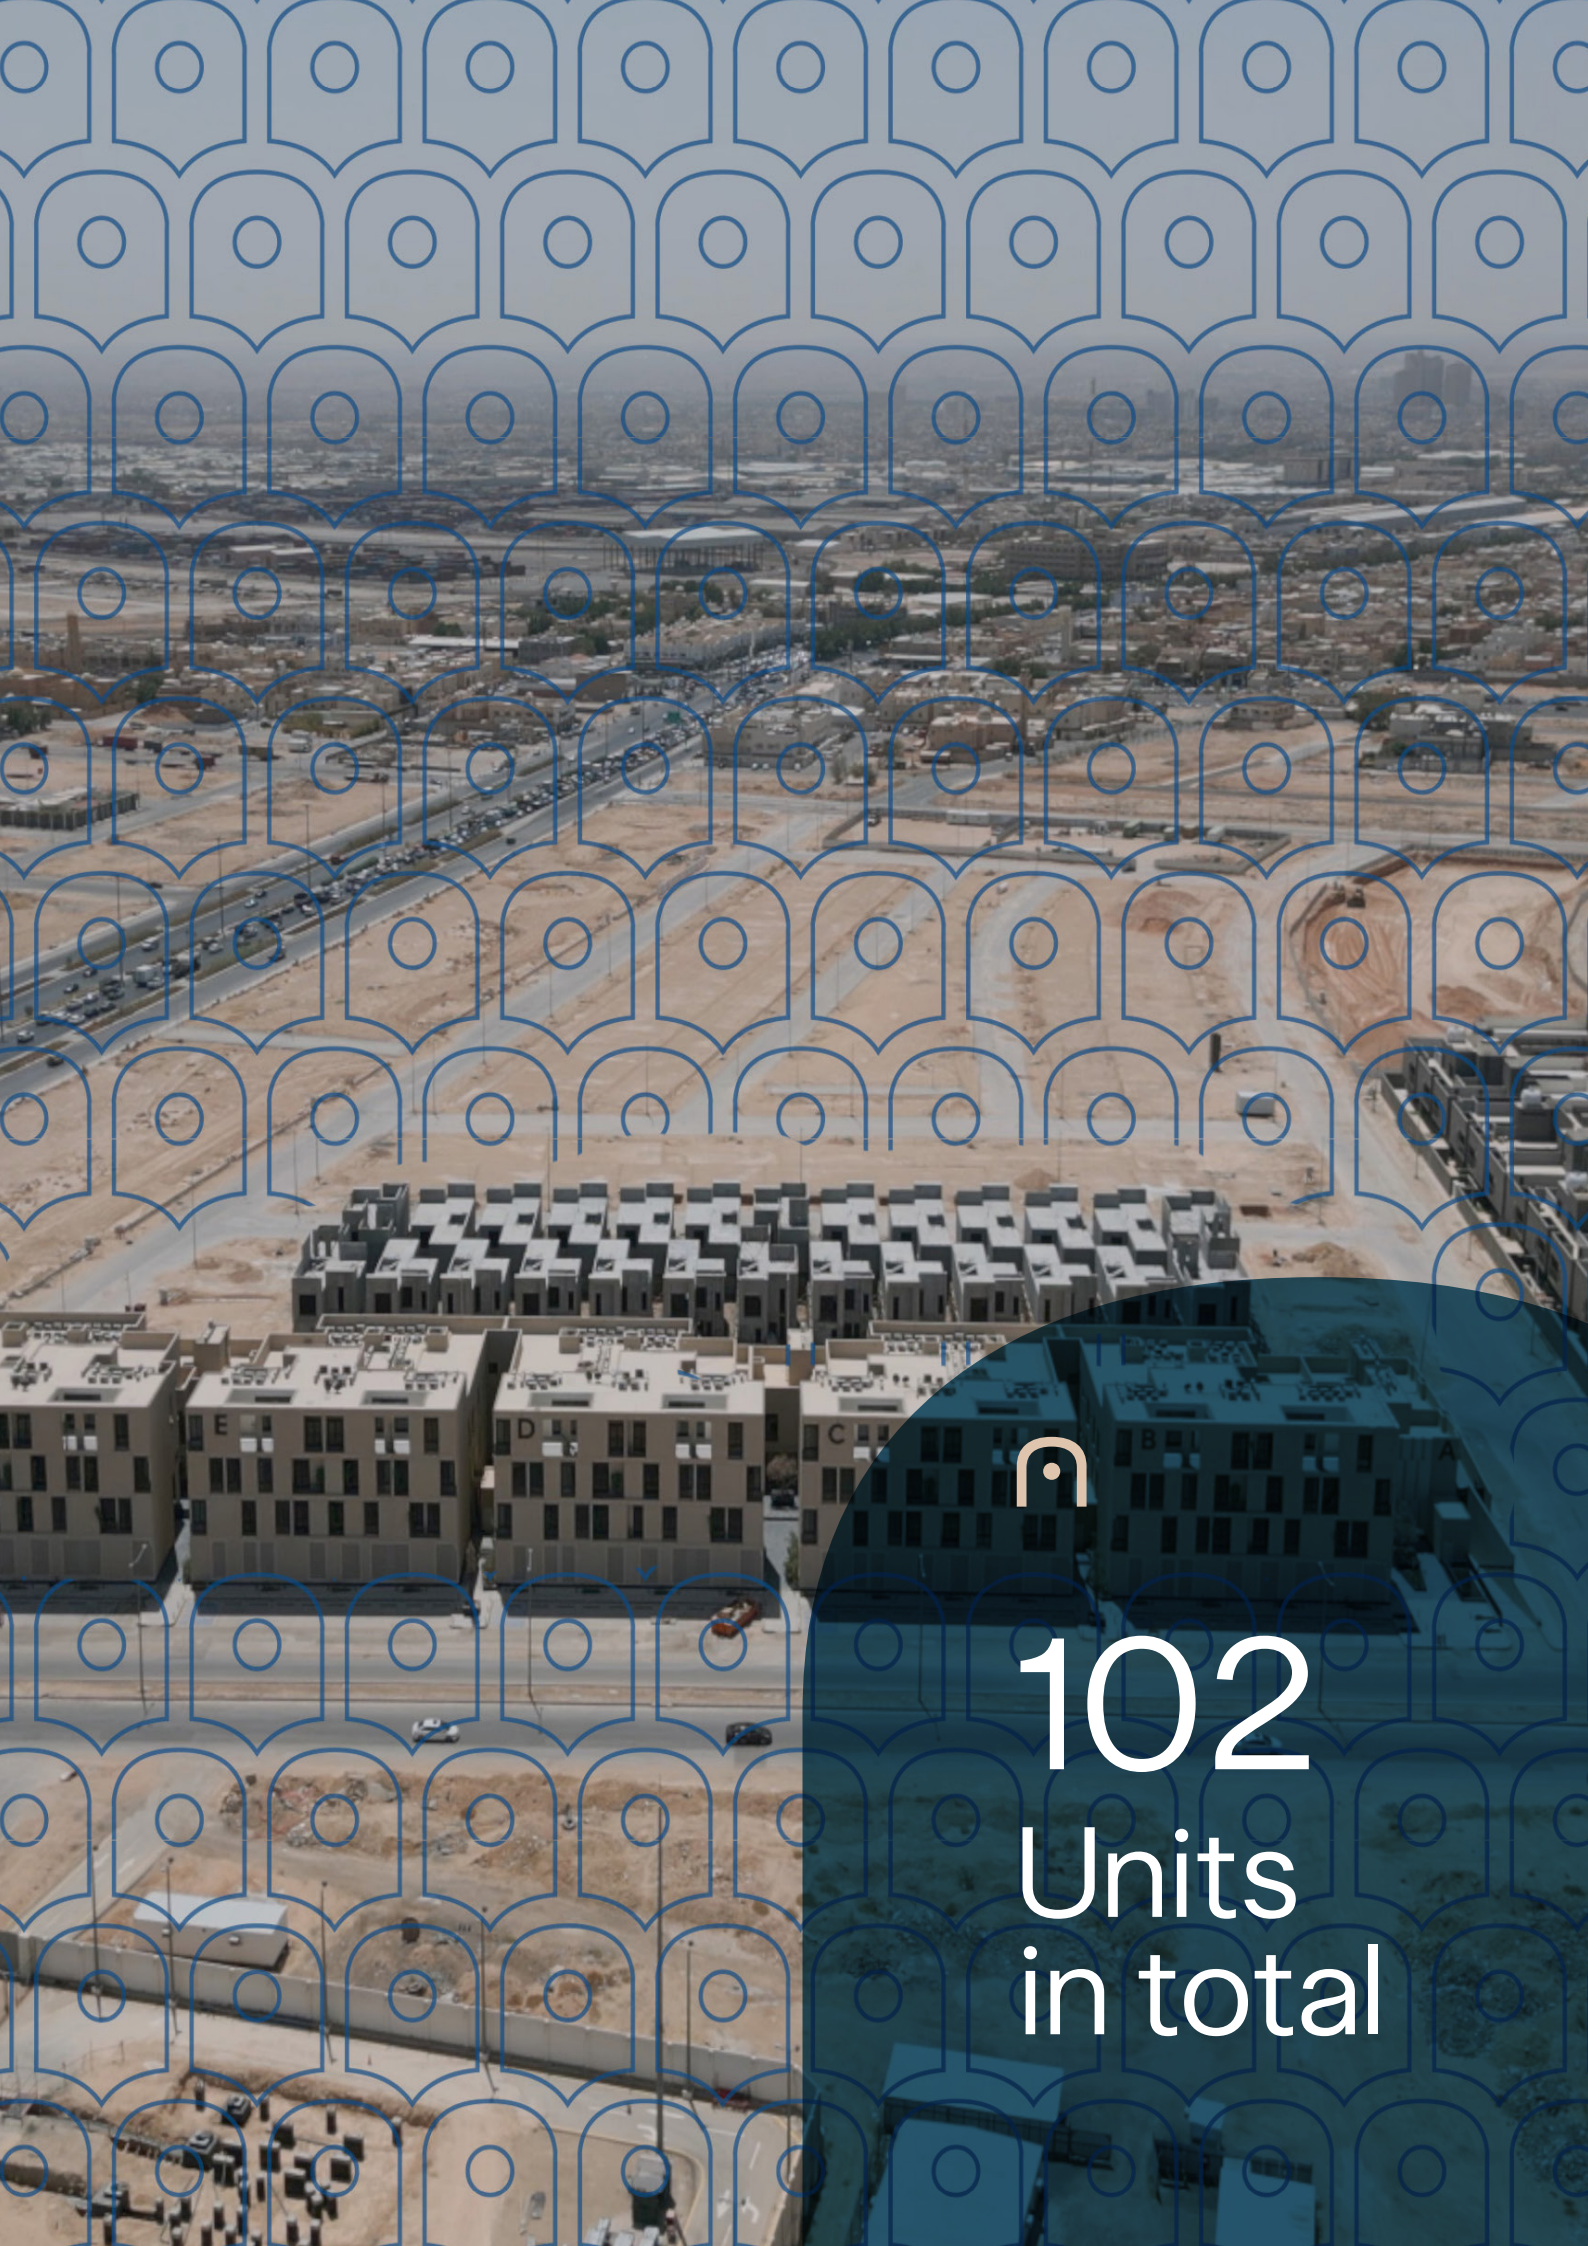

LuLu  
Hypermarket  
5 Minutes

Rimal Center  
10 Minutes

King Abdullah  
Park  
8 Minutes

Malaz Baby  
Care  
5 Minutes

Granda  
School  
5 Minutes

Living at  
Asala

102  
Units  
in total