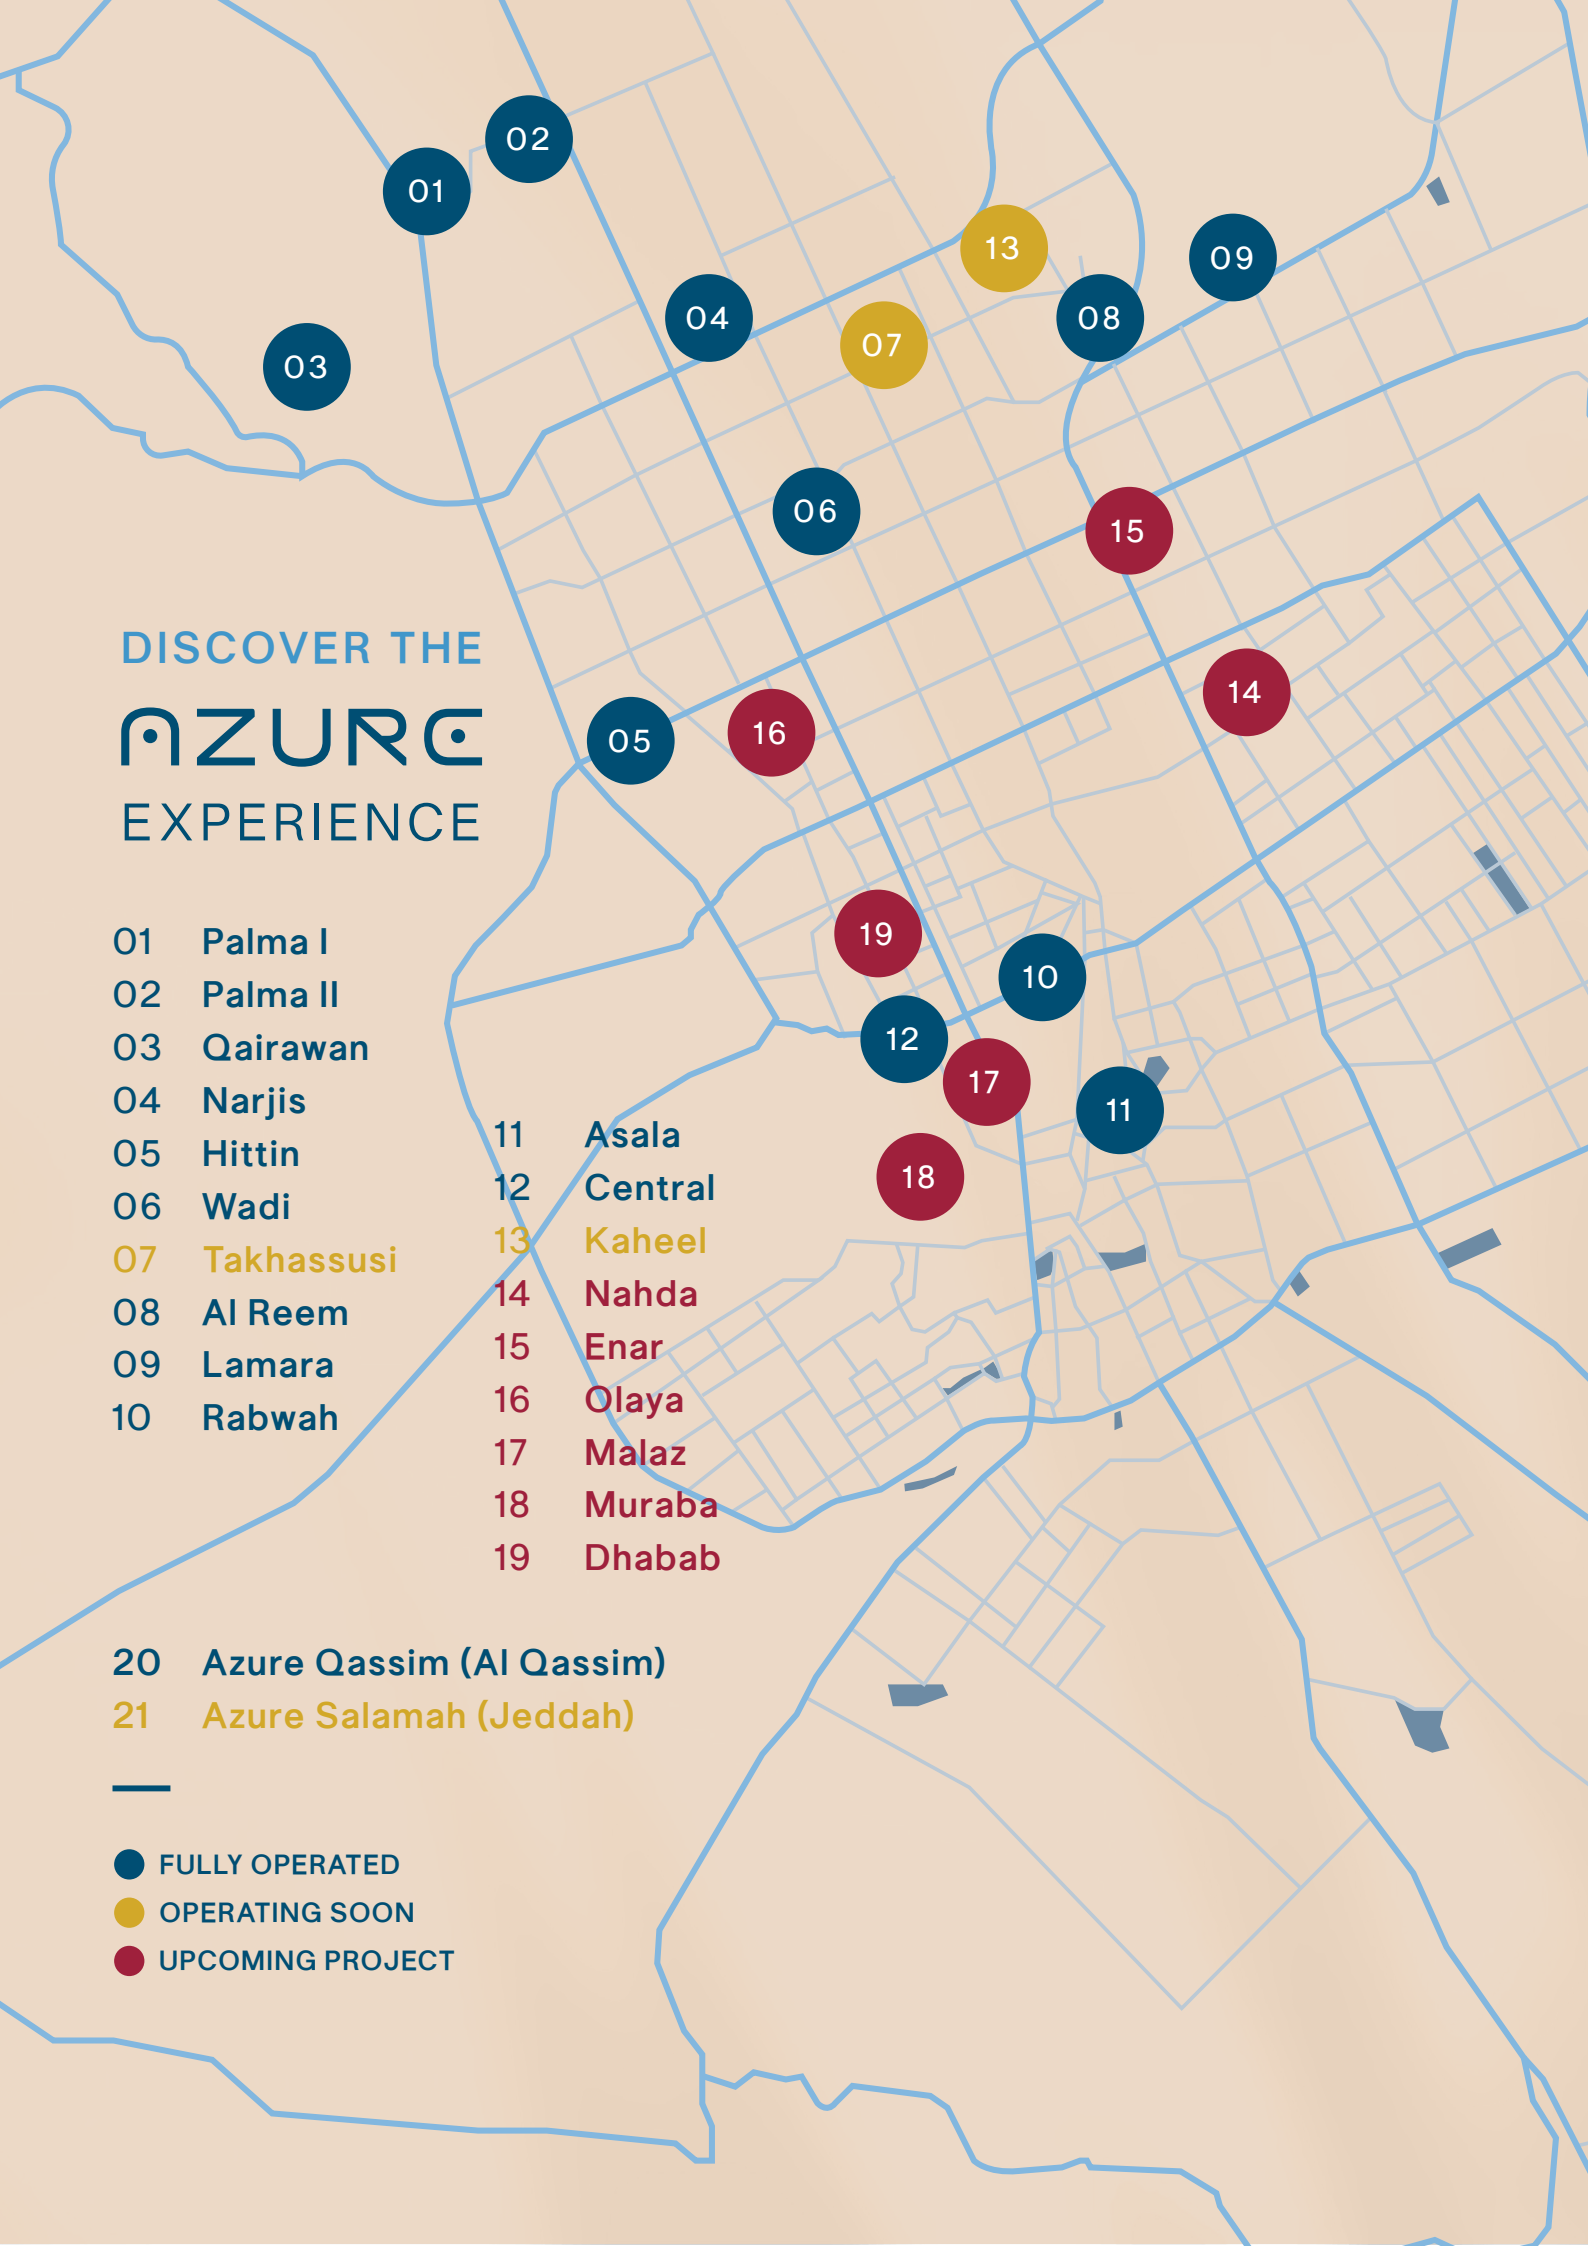

# DISCOVER THE AZURE EXPERIENCE

- 01 Palma I
- 02 Palma II
- 03 Qairawan
- 04 Narjis
- 05 Hittin
- 06 Wadi
- 07 Takhassusi
- 08 Al Reem
- 09 Lamara
- 10 Rabwah

- 11 Asala
- 12 Central
- 13 Kaheel
- 14 Nahda
- 15 Enar
- 16 Olaya
- 17 Malaz
- 18 Muraba
- 19 Dhabab

- 20 Azure Qassim (Al Qassim)
- 21 Azure Salamah (Jeddah)

-  FULLY OPERATED
-  OPERATING SOON
-  UPCOMING PROJECT

# ASALA

RIYADH  
SAUDI ARABIA

LuLu  
Hypermarket  
5 Minutes

Rimal Center  
10 Minutes

King Abdullah  
Park  
8 Minutes

Malaz Baby  
Care  
5 Minutes

Granda  
School  
5 Minutes

Living at  
Asala

102  
Units  
in total