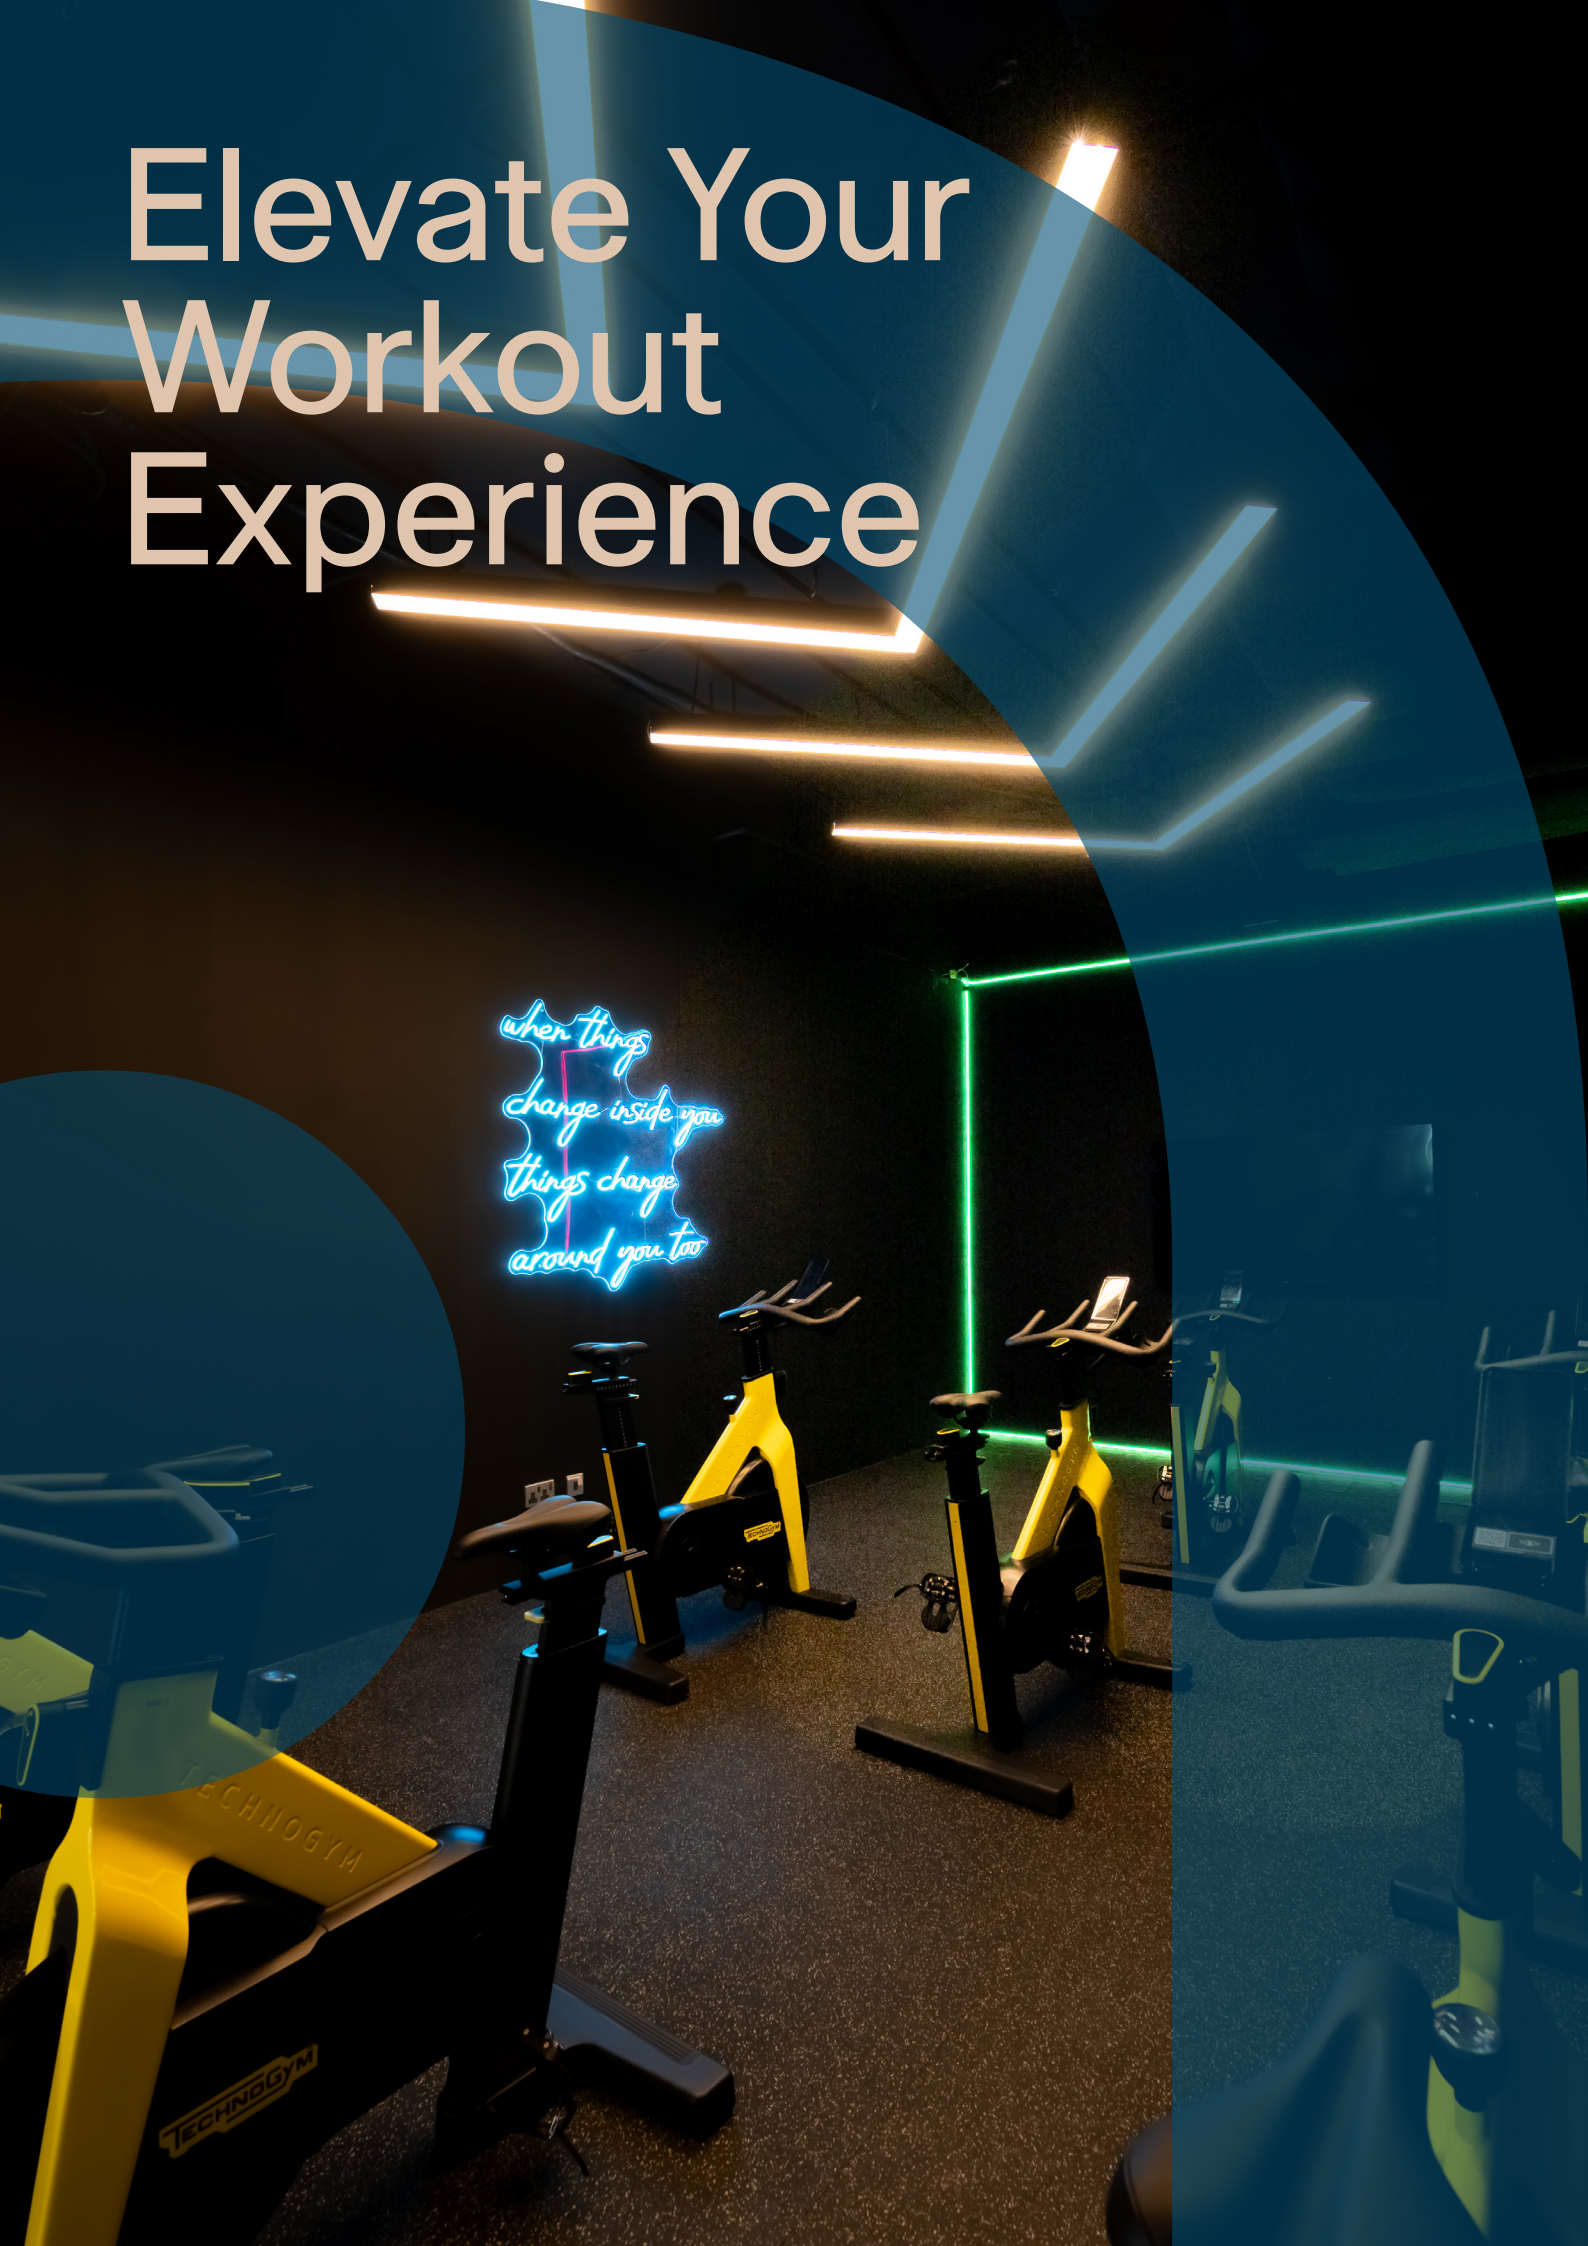

Elevate Your Workout Experience

*when things
change inside you
things change
around you too*