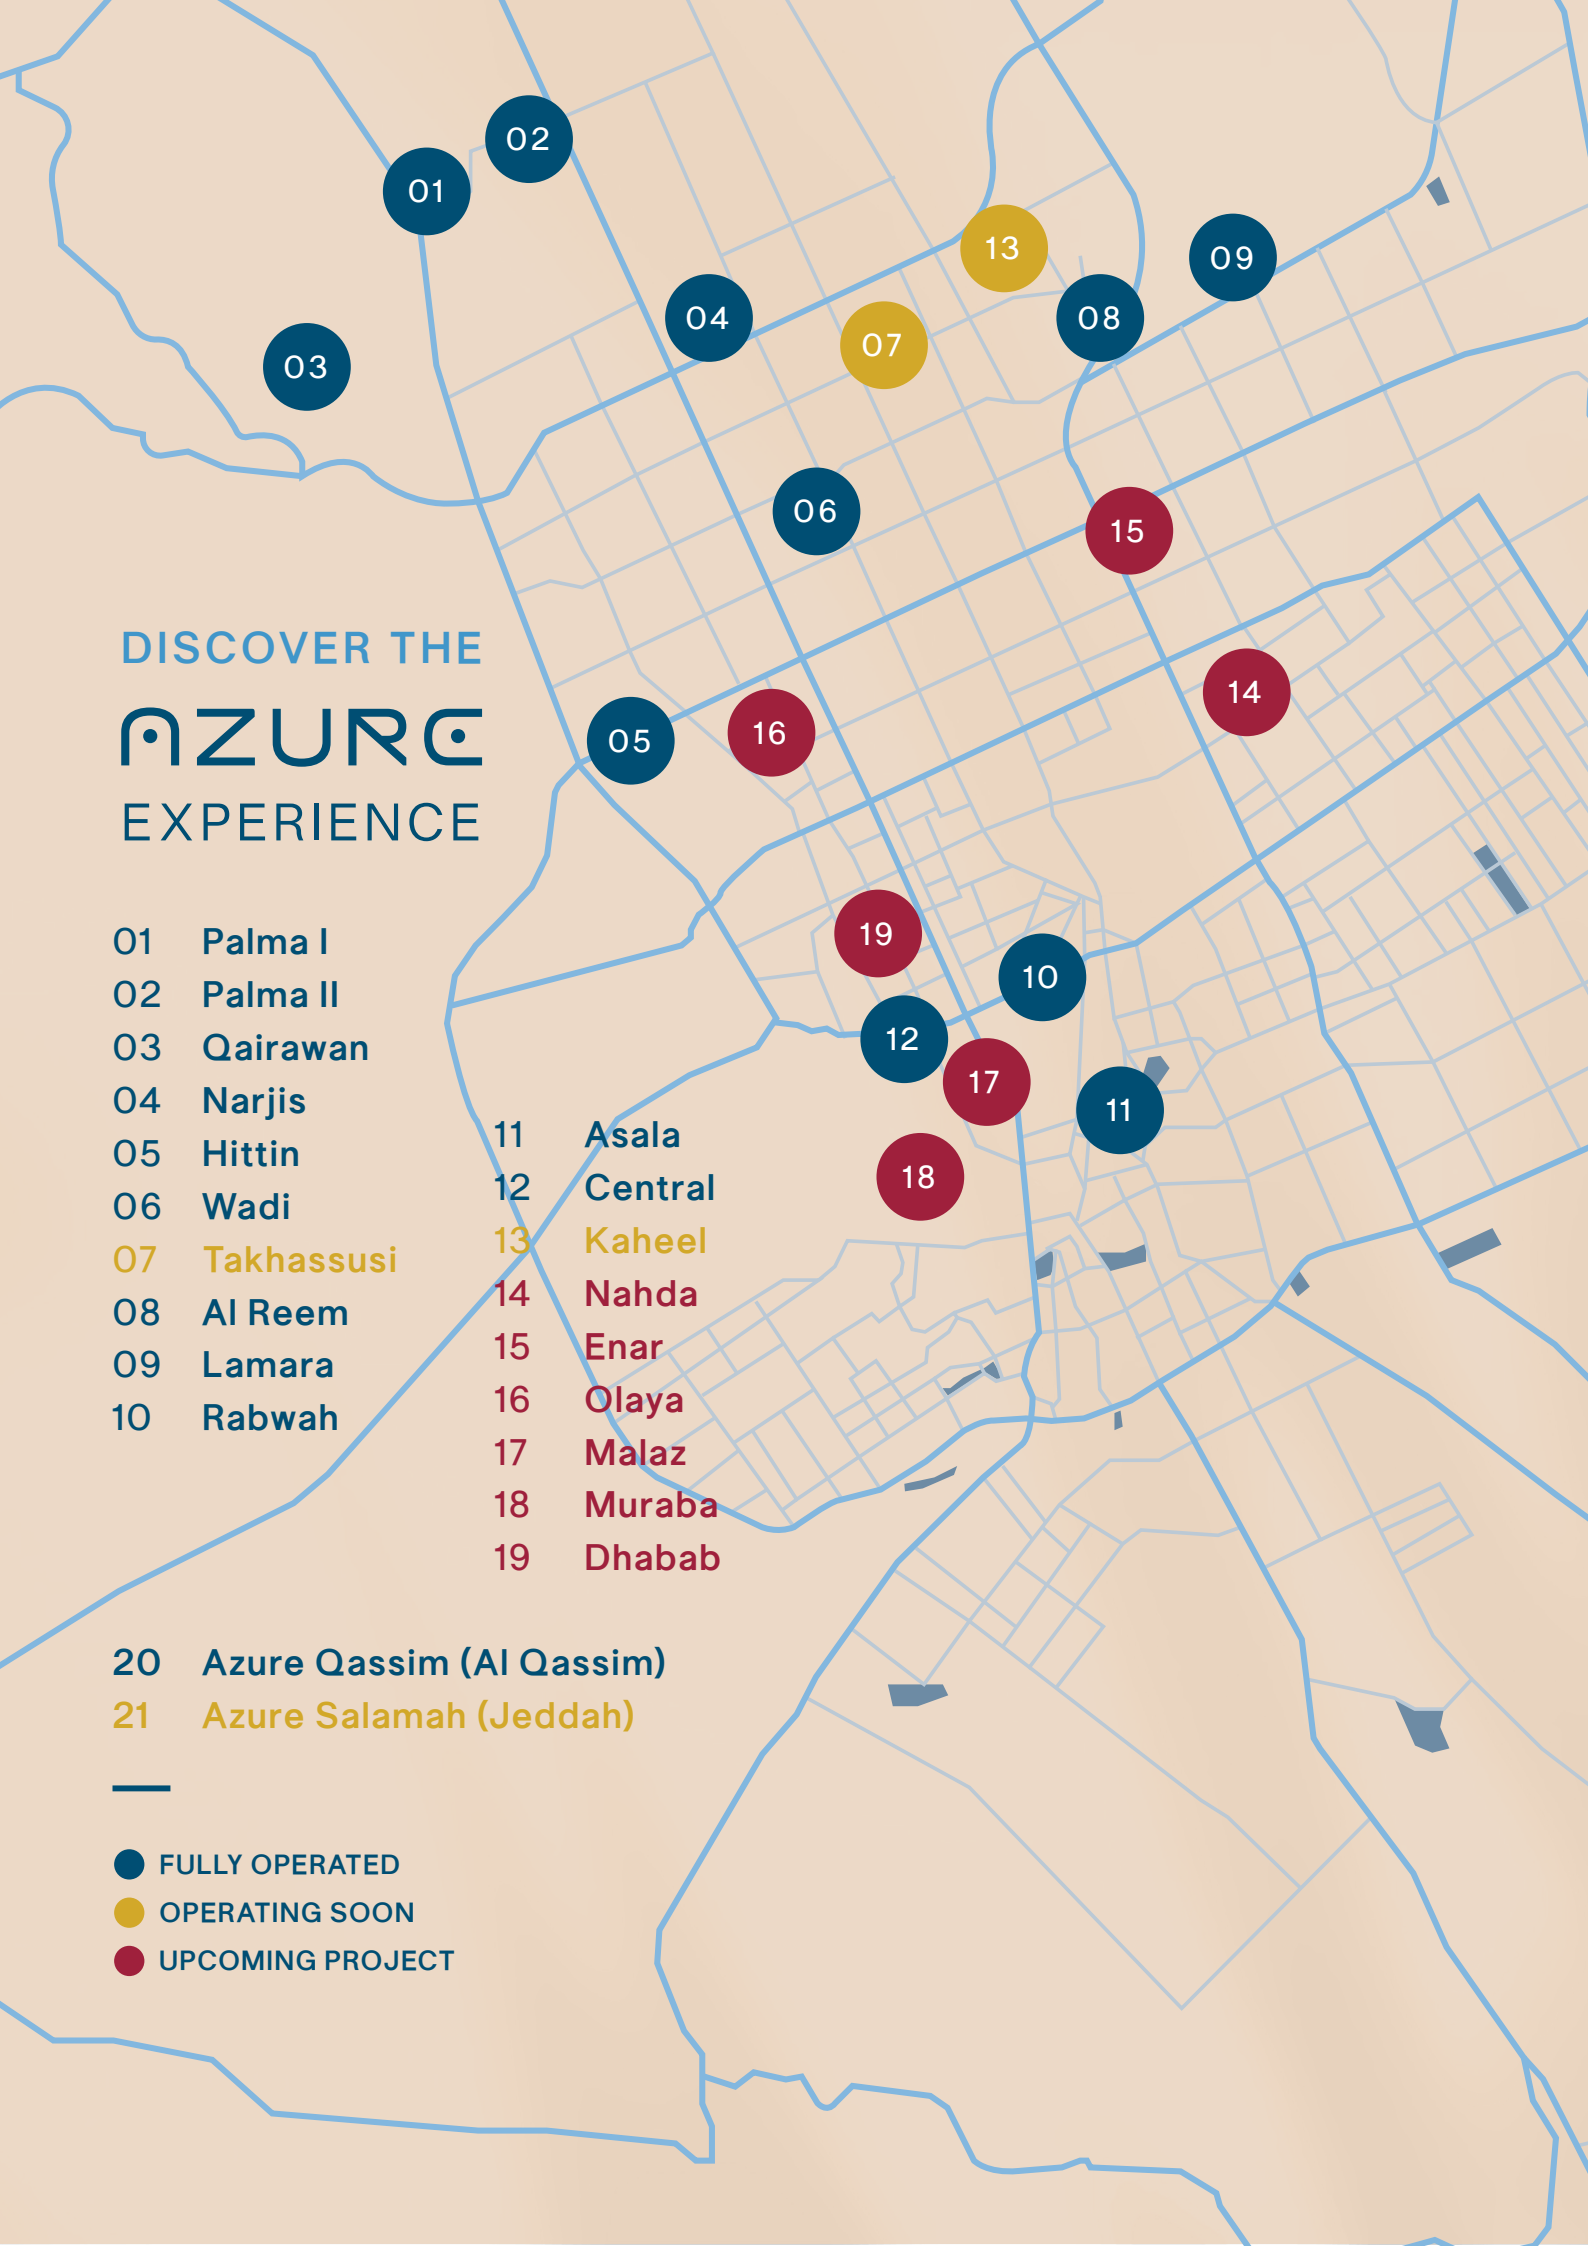

# DISCOVER THE AZURE EXPERIENCE

- 01 Palma I
- 02 Palma II
- 03 Qairawan
- 04 Narjis
- 05 Hittin
- 06 Wadi
- 07 Takhassusi
- 08 Al Reem
- 09 Lamara
- 10 Rabwah

- 11 Asala
- 12 Central
- 13 Kaheel
- 14 Nahda
- 15 Enar
- 16 Olaya
- 17 Malaz
- 18 Muraba
- 19 Dhabab

- 20 Azure Qassim (Al Qassim)
- 21 Azure Salamah (Jeddah)

-  FULLY OPERATED
-  OPERATING SOON
-  UPCOMING PROJECT

King Khalid  
International Airport  
9 Minutes

Solitaire  
12 Minutes

Global Line  
Academy Shcool  
7 Minutes

Business Gate  
15 Minutes

Roshn Front  
15 Minutes

KAFD  
17 Minutes

Living at  
NARJIS

AZUR