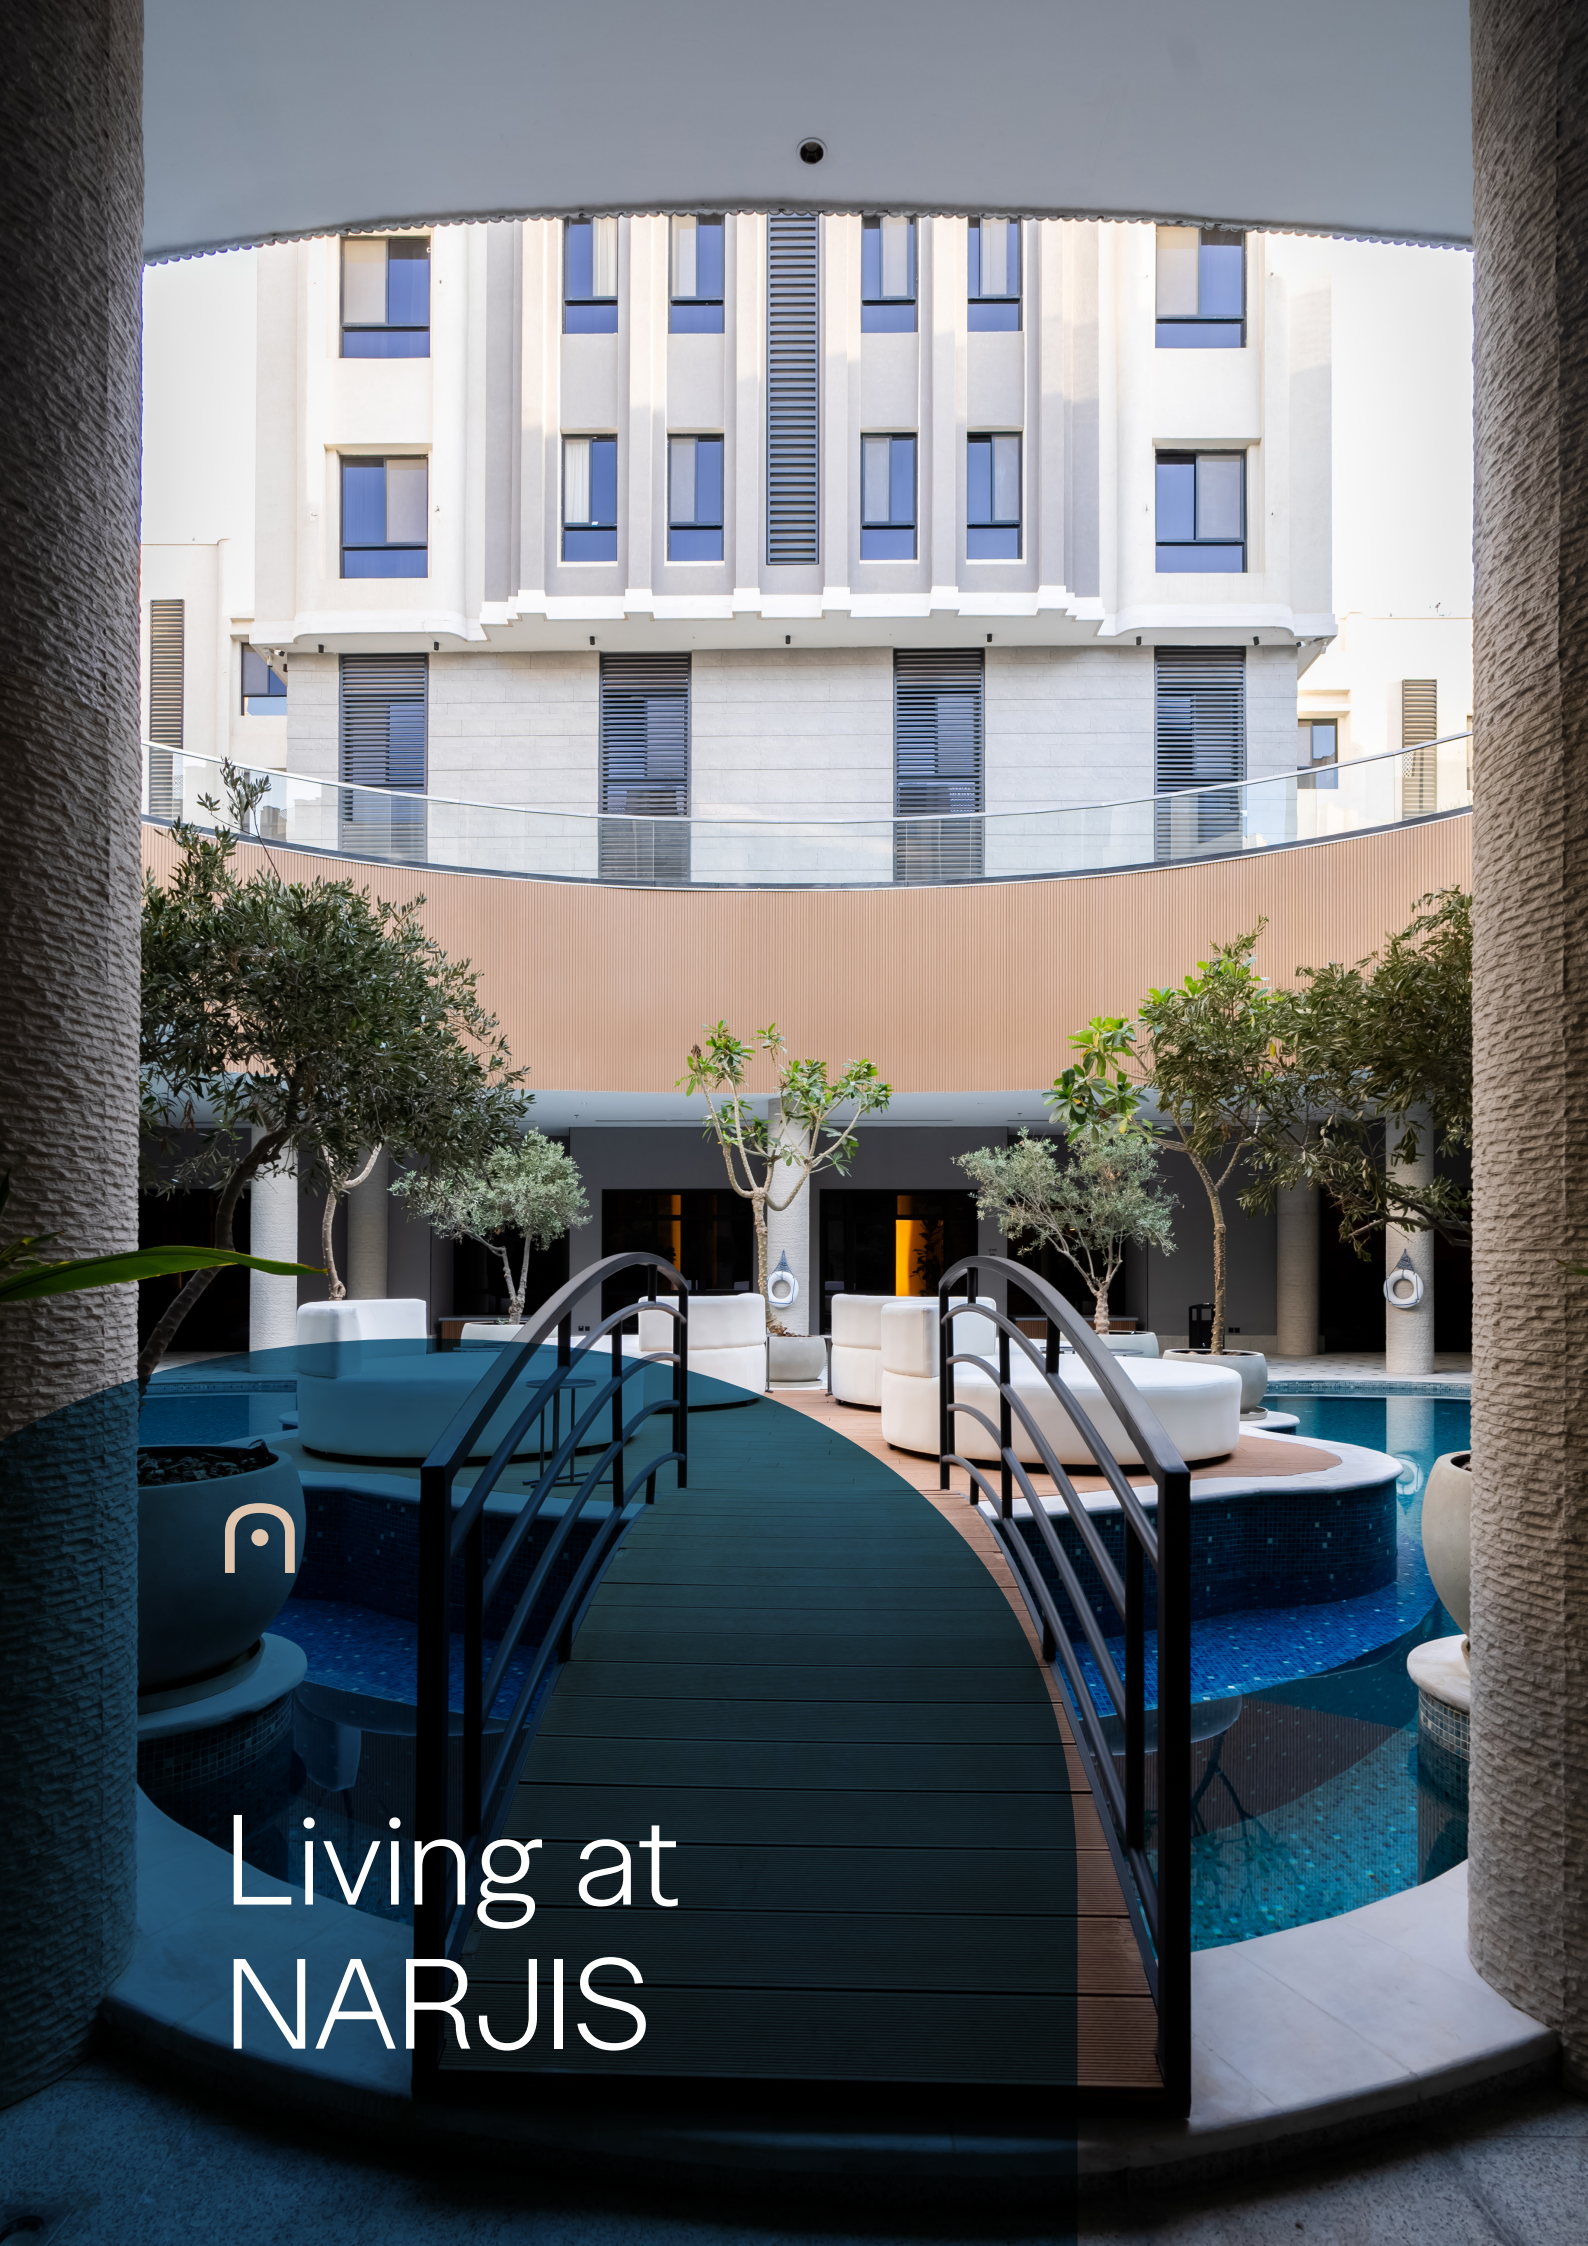

King Khalid  
International Airport  
9 Minutes

Solitaire  
12 Minutes

Global Line  
Academy Shcool  
7 Minutes

Business Gate  
15 Minutes

Roshn Front  
15 Minutes

KAFD  
17 Minutes

Living at  
NARJIS

AZUR